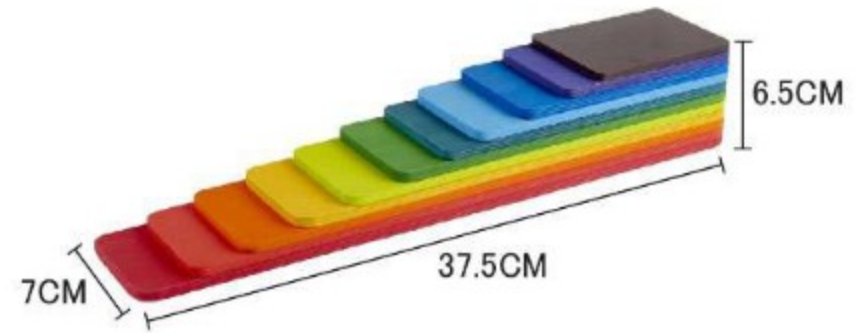

11pcs Rainbow Board