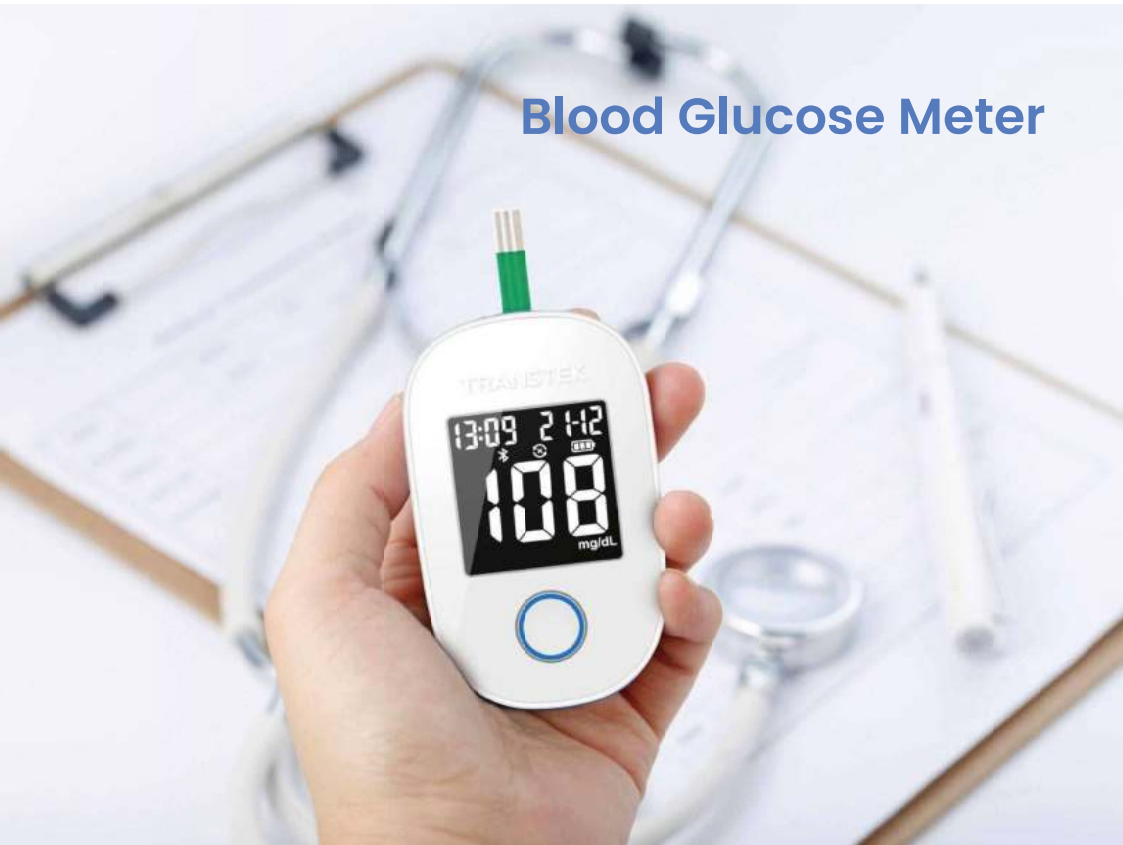

Blood Glucose Meter

TeleBGM Gen 1 Blood Glucose Meter

- **Auto coding**
  Easy and accurate
- **Wide HCT range**
  HCT 20-70%
- **Rechargeable**
  Rechargeable lithium battery, more portable

Test Measured	Glucose in fingertip capillary whole blood
Sample	Fresh capillary whole blood
Measurement Range	20 to 600 mg/dL
Sample Volume	0.8 µL
Test Time	5 seconds
Battery Type	Rechargeable, non-serviceable, 250mAh, 3.7 Volt DC nominal, lithium polymer battery (5V input charge voltage)
Memory	Up to 500 records with date and time
Automatic Shutoff	2 minutes after last action
Dimensions	83mm x 52mm x 18.7mm
Display Size	32mm x 32mm
Weight	Approximately 53g
Operating Temperature	41-113°F
Operating Relative humidity	10-90% (non-condensing)
Hematocrit Range	20-70%

5 seconds test time

0 electrodes

Bluetooth 4.1

0.8 µL blood sample