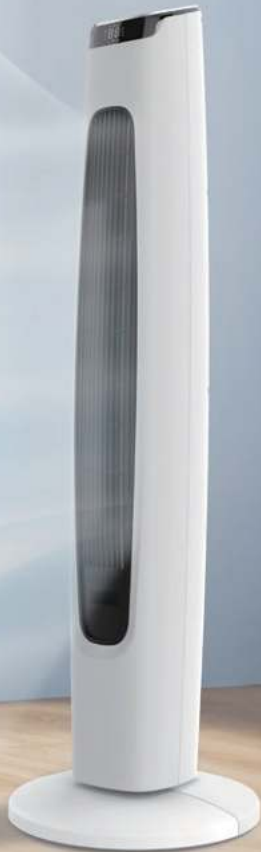

KIMPORT

LD-1269

VK-1502
Tower fan **316**