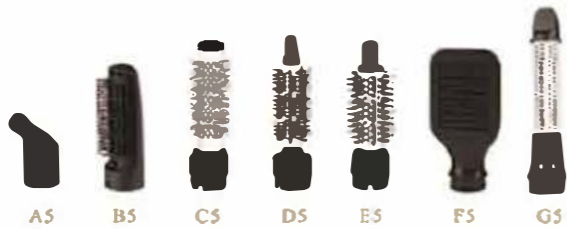

E4: 65mm bristle brush

F4: curling iron

G4: Crocodile straightening brush

**HOT AIR STYLER
RW2001**

220-240V 50/60Hz 1000W
120/230V 50/60Hz 1000W
Two speed with cool function
360 swivel cord
Optional detachable attachments :
A5: Concentrator
B5: Half brush
C5: Vent soften brush
D5: Small bristle brush
E5: Big bristle brush
F5: Flat brush
G5: Round twist brush