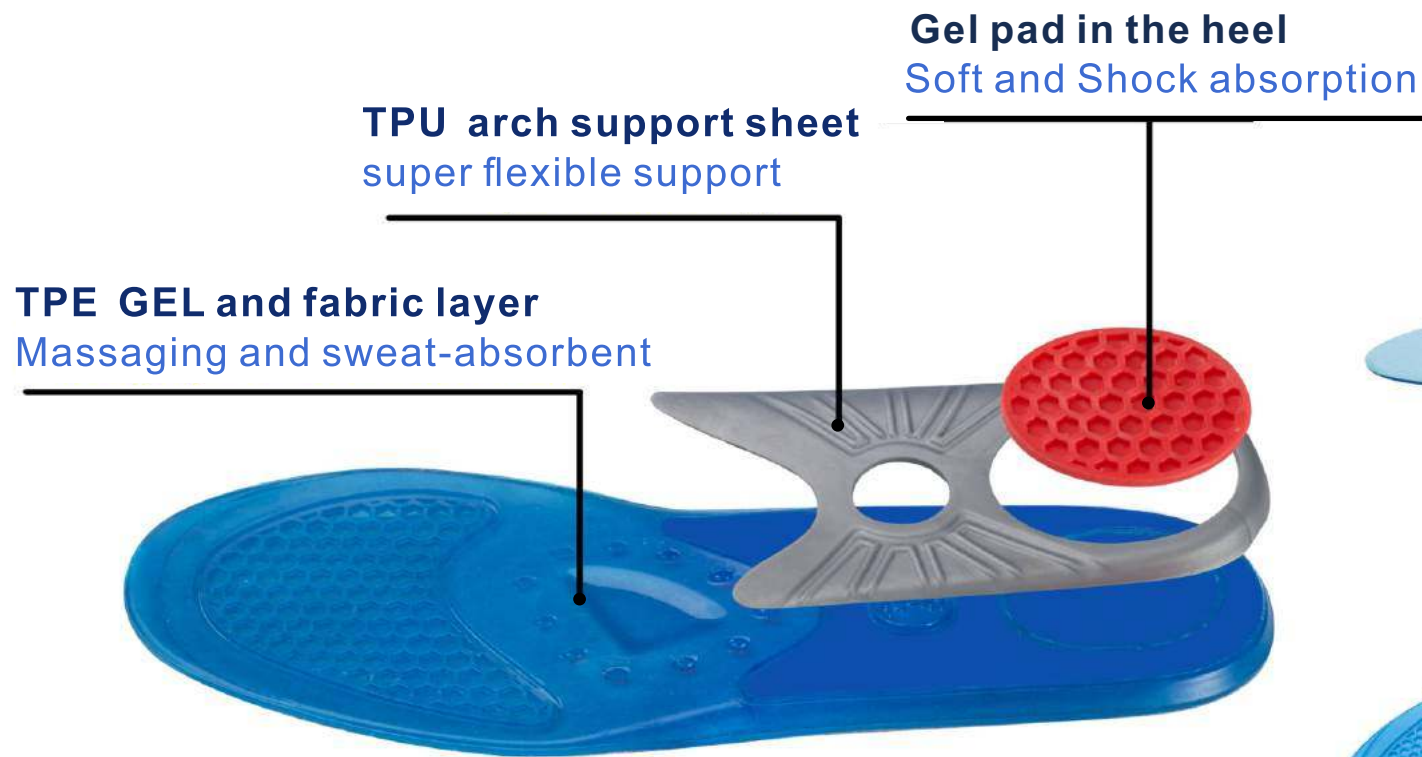

TPE GEL INSOLES

Sweat-absorbent & shock-absorbing sport insole

TM08