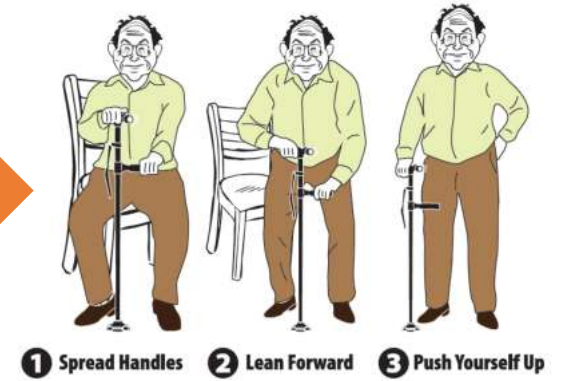

KIMPORT

Stands by itself!

- DOUBLE HANDLE DESIGN** (Illustrated with a person using the cane)
- SOFT FOAM GRIP** (Illustrated with a close-up of the handle)
- BUILT-IN ADJUSTABLE LED LIGHT** (Illustrated with the cane's light)
- FOLDS IN SECOND / FOLDABLE STICK** (Illustrated with the cane being folded)
- PIVOTING BASE** (Illustrated with the cane's base)
- 5 Length Adjustable from 85.5cm to 95.5cm**