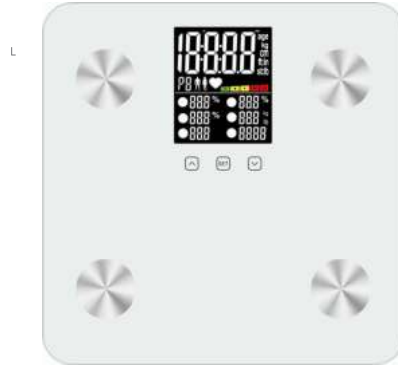

■ BODY FAT SCALE

XY-6110

- > Equipped with 4 high precision sensor system
- > Plastic platform: 280x280mm R35
- > Capacity: 6-180KG (Unit: kg/lb/st)
- > Graduation: d=100g
- > Reverse LCD display, view size: 62 x 27mm
- > Power: 4 x 1.5V AAA batteries

Product size: 280x280x20mm

Color box size: 290 x 30 x 290mm

Carton size: 305 x 310 x 260mm 8 PCS/CTN

8320 PCS/20'GP | 12608 PCS/40'GP | 12608 PCS/40'HQ