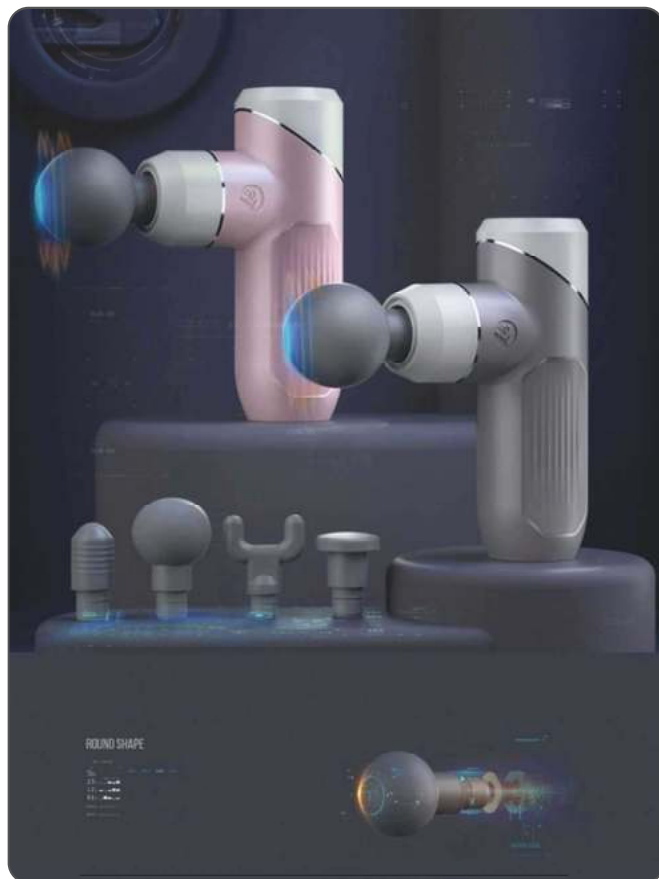

MG-208

MG-212

 Product Description 

Item no.	MG-208/ MG-212	Charging mode	Type-C
Product name	Massage gun	Charging time	2~3h
Power	12W	Input voltage	5V 2A
Motor type	Brushless	Shell material	ABS
Amplitude	6mm	Massage head material	PP
Motor Turn Speed	1500-2700RPM	Product weight	MG-212:384g / MG-208:419g
Speeds	1-6 Speed Setting	Storage	Carry case
Massage head	4	Product size	9.9X4.7X15.1cm / 9.9X4.9XX14.8cm
Battery power	7.4V/12.6V	Single Packing Size	22X8X17.5cm
Battery Capacity	1500/2000/2500mAh	Package size	45.5X43X37cm
Endurance time	2~3h	Quantity	20 pcs/ctn