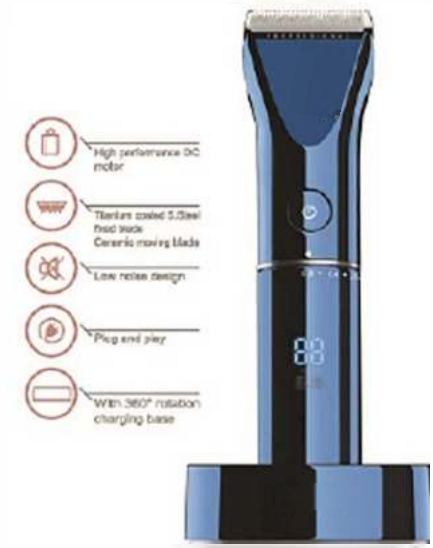

Giftbox: 235*235*68mm 10pcs/ctn
 Carton box: 485*365*250mm

**PROFESSIONAL HAIR CLIPPER
RFCD-F15**

1.5 hour using and 1.5 hour charging
 600mAh Li-ion battery
 With charge base
 Two speed with LED display
 Stainless steel fixed blade
 Low noise design
 Cord and cordless function
 Attachment: 1 Adaptor, 4 guide comb, 1 brush, 1 oil

Giftbox: 242*62*233mm 20pcs/ctn
 Carton box: 505*330*486mm

**PROFESSIONAL HAIR CLIPPER
RFCD-F17B**

Ergonomic & low noise design
 Operated by 700mAh lithium battery
 1.5 hours fast charge & 1.0 hours using
 With 360° rotation charging base
 Cord and cordless using function
 Titanium coated S.Steel fixed blade
 Ceramic moving blade
 Charging indicator
 On/off switch with 2 speeds
 With LED display
 5 adjustable cutting size setting by rotary body
 High performance DC motor
 Attachment: 1 adaptor, 4 guide combs, 1 brush, 1 oil