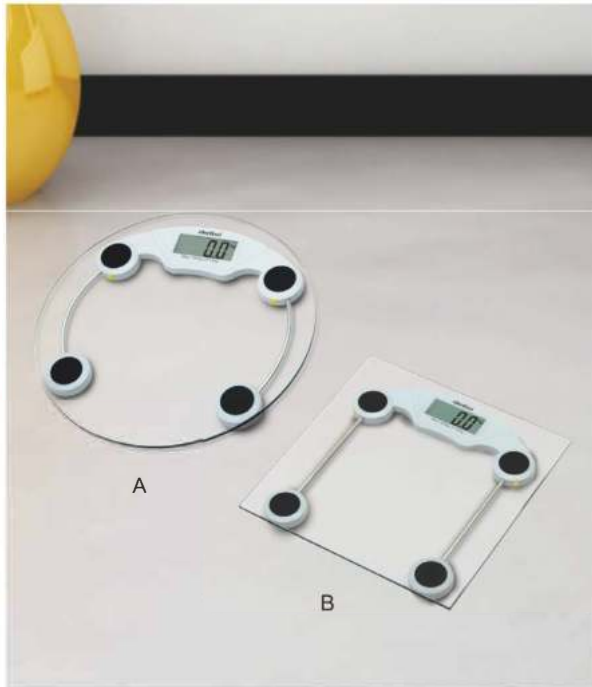

TM-901

High precision sensors
Unit: Kg, lb, St
LCD Display
Display size: 75x30mm

A:
Glass size: $\varnothing$ 330x6mm
Package: 340x340x34mm
Carton: 370x350x355mm (10pcs)
G.W: 18.5kg

B:
Glass size: 300x330x6mm
Package: 310x310x34mm
Carton: 370x325x327mm (10pcs)
G.W: 17kg