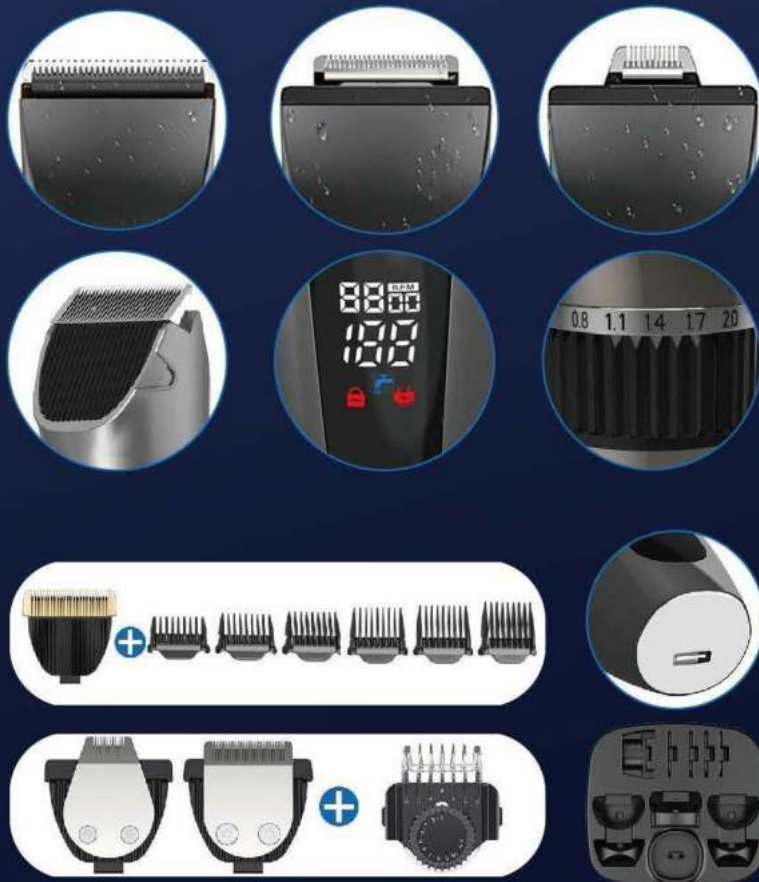

Super mini design
Waterproof design
Stainless steel moving blade
Removable blade set for easy cleaning
ON/OFF switch
Operated by 1 AAA battery(not included)

RSC361

LINT REMOVER

Easy carrying
With magnetic detachable fluff container
Operated by 1200mAh lithium battery
Charging time: 2 hours
Using time: 150 minutes
Accessories: Type C cable, cleaning brush

KIMPORT

PROFESSIONAL HAIR CLIPPER

RCR-813H

New

- Detachable ceramic moving blade and titanium coating fix blade
- Blade 5-steps fine adjustment: 0.8,1.1,1.4, 1.7,2.0mm, IPX7 waterproof
- 6 pcs attached combs: 3, 6, 9,12, 15 and 18mm
- DC 3.7V powerful #390 motor, Smart- touch on/off switch
- Alternative U blade and detail trimmer for multiple cutting purpose
- Lithium battery 700mA (Max. 1600mA for option), 1.5 hours fast charge
- 5-steps motor turbo function(5000, 5500, 6000, 6500 and 7000rpm)
- LED Icons with remaining power display, charging, working, lower power indicator
- Turbo function, washing reminding indicator, traveling lock function
- Cord and cordless operation, over-charging and deep discharging protection
- Charging Voltage:100-240V~ 50/60Hz, 5.0W, **Type-C** charging port
- Free accessories: GS Adaptor, Cleaning Brush, attached 6 Combs, and 1 U blade attached comb with 10 steps precision trimming from 1 to 10mm, styling comb, Oil and charging base(for operation)