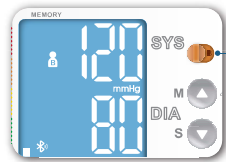

New

Toggle button select a user

TMB-2287-B Upper Arm Type

- Compact blood pressure monitor
- Cuff fit indicator
- Movement indicator
- Irregular heartbeat indicator
- 3 buttons, and 1 switch for users selection

Dimension: 140×130×50mm
LCD V.A.: 60.5×92.5mm
Power source: 4×AAA or 5VIA Type-C USB Cable
Cuff size: 22-32/22-42cm

New