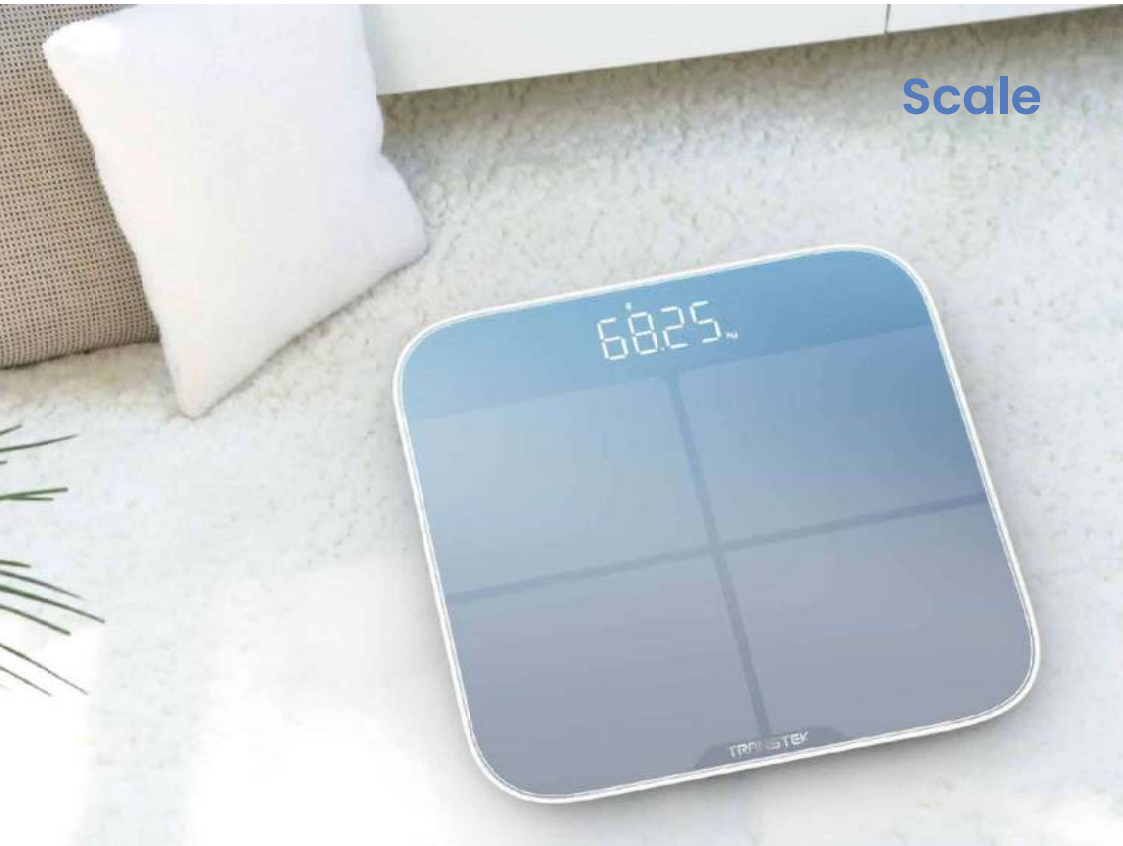

5 seconds test time

0 electrodes

Bluetooth 4.1

0.8 µL blood sample

Scale

GBF-2005-B1 Body Fat Scale

ITO Electrodes
The first full-glass surface electrodes without drilling a hole in glass.

Well-knit Design
The glass panel is protected by the surrounded plastic cases.