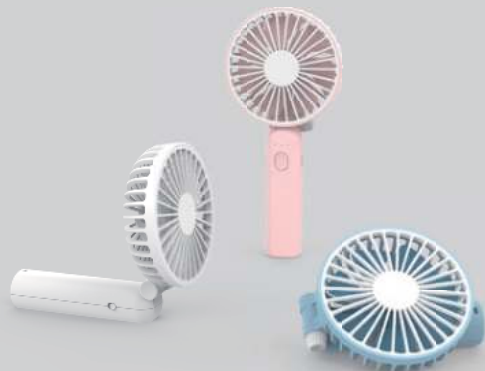

VK-1802
2600mAh

Air circulating fan
9 inches.