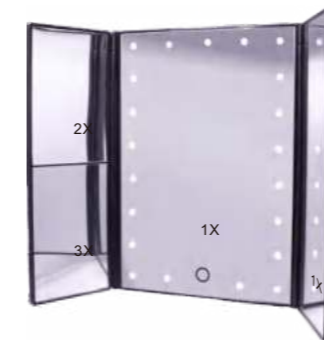

SM215-DL
Size: 17.8x23.8x5cm

AAA battery *4pcs
Angle adjustable
+brightness dimmable /2X+3Xmagnifier