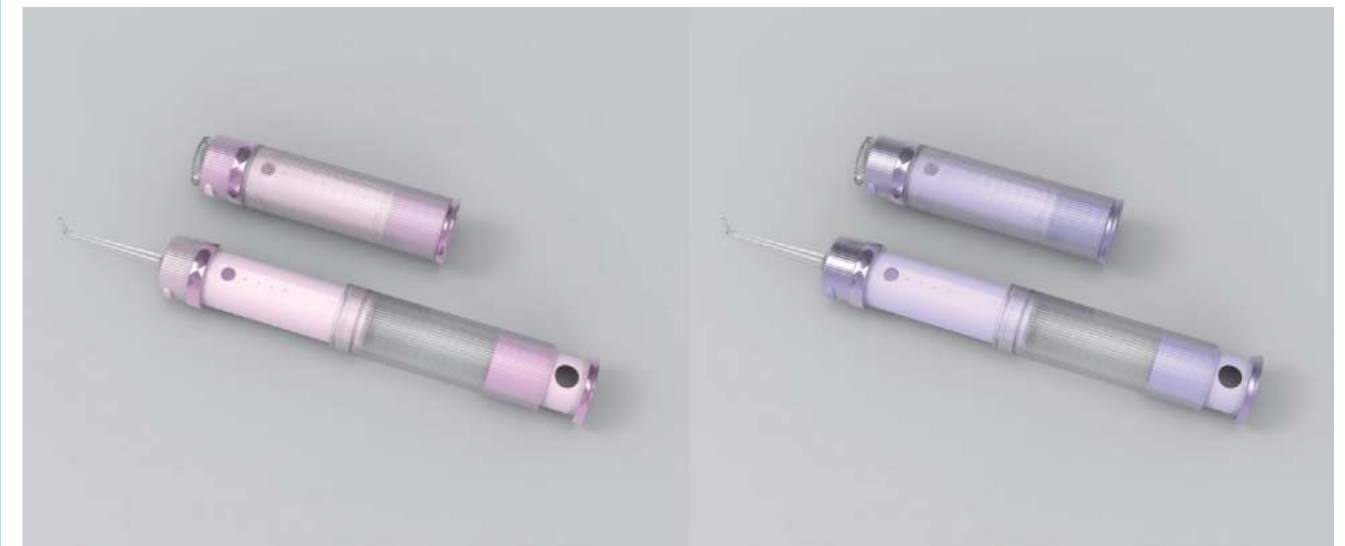

JJC202

under development

Functional parameters
Rated voltage: 3.7V
Rated power: 6W
Specification: 500mAh
Frequency: 1400-1600
Charging mode: Type-C
Water capacity: 100 ml
Waterproof grade: IPX7