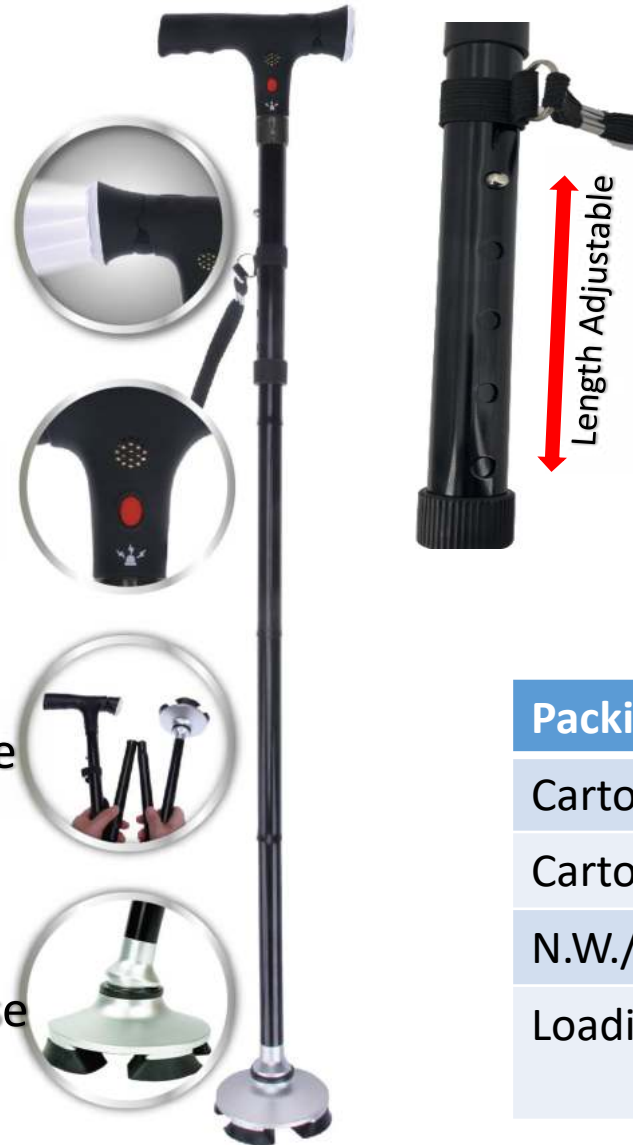

Stands by itself!

- Bright LED Light
- Built-in SOS Alarm
- Foldable for Storage
- All-Terrain Pivot Base