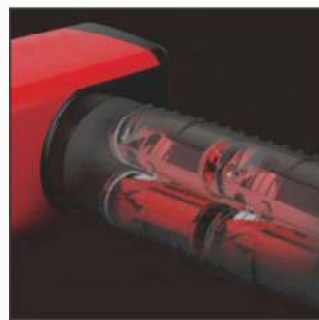

MG-007

Product Description

Item no.	MG-006 / MG-007	Battery Life	300mins per battery
Patent No	MG-006:201930213546.9	Charger	25.2V 0.6A
Patent No	MG-007:201930236439.8	Charging Time	5-6h
Motor Diameter	55mm	Massage Head	6
Power	20W	Battery Quantity	6
Motor Turn Speed	1200-3300RPM	Main Material	Aluminum alloy+ABS
Noise Level	50db	Storage	Carry case
Speeds	1-20 Speed Setting	Product weight	MG-006:1119g / MG-007:1092g
Amplitude	12mm	Product Size	24X7X23cm / 24.5X7X22.5cm
Battery Capacity	2600mAh	Package Size	53.5X35.5X55.5 / 67X36.8.51cm
Battery	non-detachable	Container Quantity	2700/5400/6100pcs