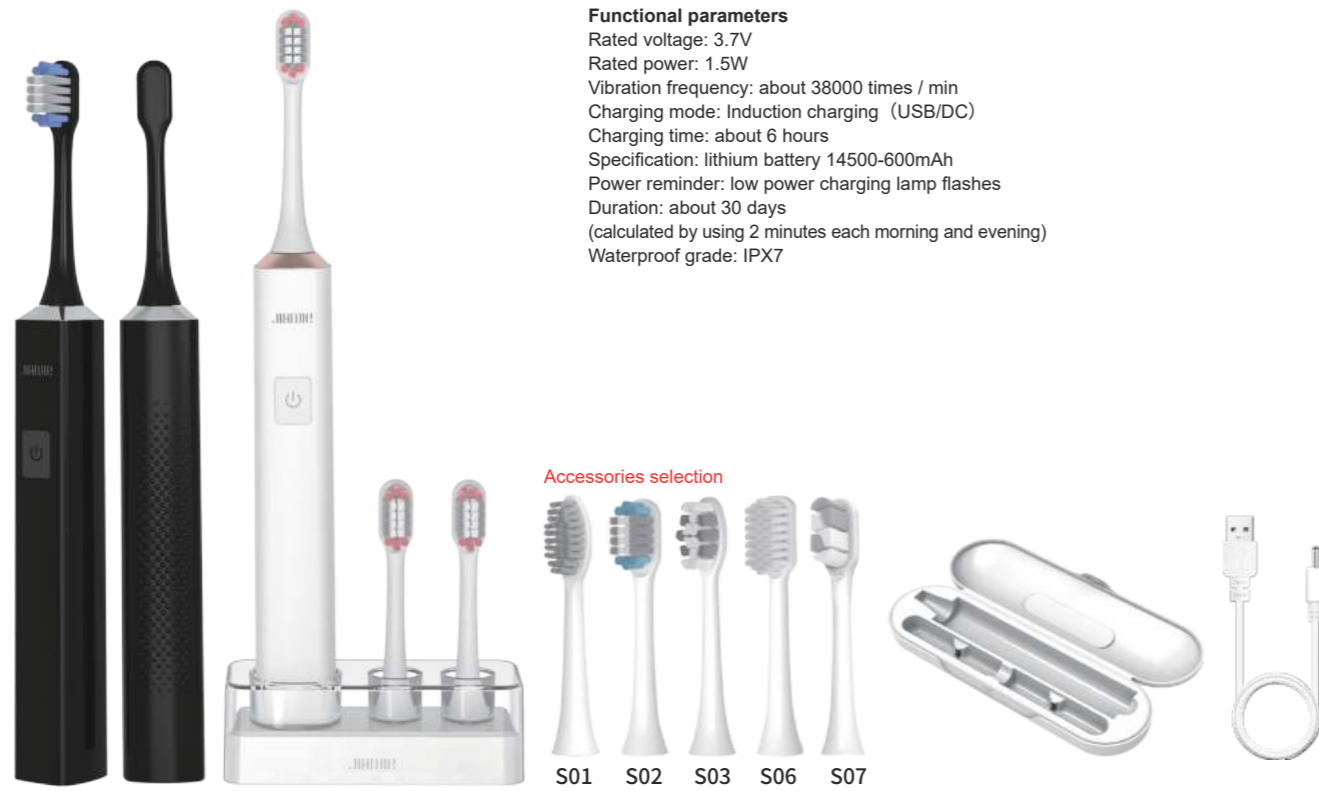

JS5-2

Functional parameters
Rated voltage: 3.7V
Rated power: 1.5W
Vibration frequency: about 38000 times / min
Charging mode: Induction charging (USB/DC)
Charging time: about 6 hours
Specification: lithium battery 14500-600mAh
Power reminder: low power charging lamp flashes
Duration: about 30 days
(calculated by using 2 minutes each morning and evening)
Waterproof grade: IPX7

Accessories selection

JS10-1

Functional parameters
Rated voltage: 3.7V
Rated power: 1.5W
Vibration frequency: about 38000 times / min
Charging mode: USB/DC interface
Charging time: about 5 hours
Specification: lithium battery 14500-600mAh
Power reminder: low power charging lamp flashes
Duration: about 30 days
(calculated by using 2 minutes each morning and evening)
Waterproof grade: IPX7

JS5-3

Functional parameters
Rated voltage: 3.7V
Rated power: 1.5W
Vibration frequency: about 38000 times / min
Charging mode: Induction charging (USB/DC)
Charging time: about 6 hours
Specification: lithium battery 14500-600mAh
Power reminder: low power charging lamp flashes
Duration: about 30 days
(calculated by using 2 minutes each morning and evening)
Waterproof grade: IPX7

JS15-1

Functional parameters
Rated voltage: 3.7V
Rated power: 1.5W
Vibration frequency: about 38000 times / min
Charging mode: Induction charging (USB/DC)
Charging time: about 6 hours
Specification: lithium battery 14500-600mAh
Power reminder: low power charging lamp flashes
Duration: about 30 days
(calculated by using 2 minutes each morning and evening)
Waterproof grade: IPX7