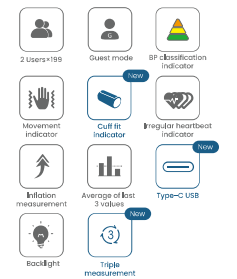

TMB-2275-K

Upper Arm Type

- Medical grade accuracy
- Cuff fit indicator
- Movement indicator
- Triple measurement

Dimension: 100×138×48.6mm
LCD V.A.: 70×82mm
Power source: 4×AAA or 5VIA Type-C USB Cable
Cuff size: 22-32/22-42/22-45cm