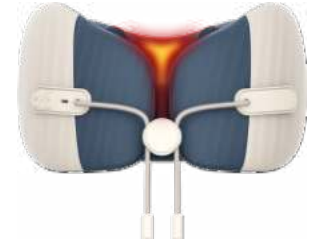

U SHAPE NECK MASSAGER

Details

Model: DRS-208C	Working Time: 10 minutes
Rated Power: 5W	Charging Time: 3 hours
Material: high resilience memory foam	Battery: 2000mAh
Rated Voltage: DC5V 1A	Function: Kneading massage, heating
Charging Form: Type-C	Net Weight: 0.39kg
Heating Temperature: L: 40±3°C, H: 45±3°C	Product Size: S: 32-36cm / M: 37-41cm
Modes: Vitality mode, soothing mode	Color Box Size: 230x235x131mm Mail Box Size: 237x242x138mm

Feature

- Comes with 4 vibrating heads, with 2 different vibration modes and heating functions.
- Hoodie snap closure for easy fit adjustment.
- Removable and washable pillowcase, clean and hygienic.
- Small and light, easy to store & carry, zero burden.

217