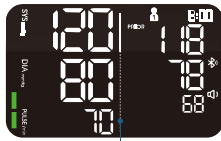

New Validated for Pregnancy & Diabetic

It is easier to know the blood pressure status, comparing the new measurement to the previous one

TMB-2288-C

Upper Arm Type

- Medical grade accuracy
- Data comparison
- Voice announcement
- Innovative design
- Super large screen

Dimension: 178×101×35.3mm
LCD V.A.: 124×76mm
Power source: 4×AA or 5VIA Type-C USB Cable
Cuff size: 22-32/22-42/22-45cm

New Validated for Pregnancy & Diabetic