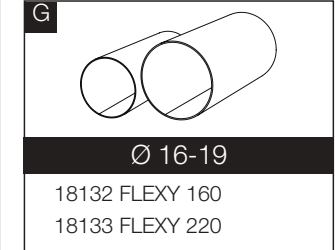

KIMPORT

Tube
DETAILS