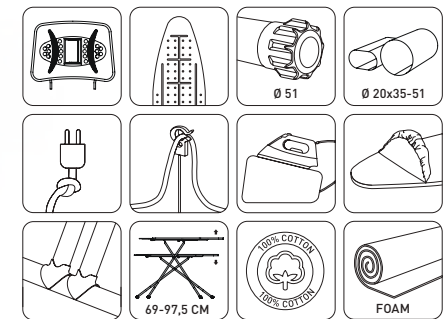

KIMPORT

MONO MONDO

18327

- Automatic height adjustment from 69 to 97,5 cm
  - Completely electrostatic stainless paint
  - 43x125 cm monoblock top ironing surface
    - Colored, bright, cotton cover
    - Using high quality foam under fabric
      - Iron support bar
        - Special iron rest with incombustible silicon fittings
    - Suitable for boiler steam ironing
  - Electric cable and plug certified by CE
  - Special cable holder design to facilitate ironing
    - Plastic foot caps that prevent slipping
      - Warranty 2 years

MONO MONDO										
18327	156x97,5x43	43x125	43x168	8,75	0,0567375	20x35-51	2	15x170x44,5	0,113475	18,3