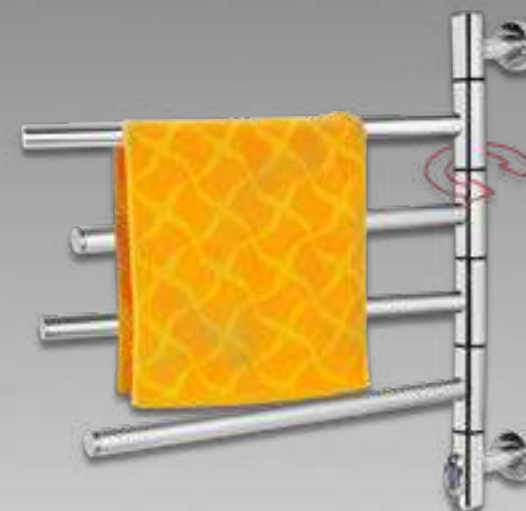

BK-108
Stainless steel
Power:50W
Voltage:220-240V
Size:565mm*500mm
20FT:2160PCS
40FT:4430PCS
40HQ:5180PCS