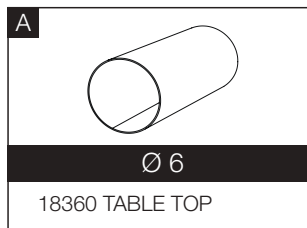

KIMPORT

Tube DETAILS