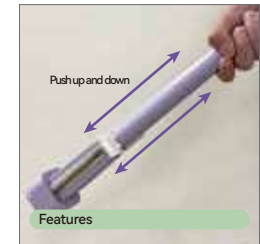

Features

Features

- Handle : Φ 22mm steel
- Size:33x4x124cm
- Packing: 12pcs
- Carton Size: 68x28x30cm
- 1x20'GP:5894pcs
- 1x40'GP:12210pcs
- 1x40'HP:14315pcs