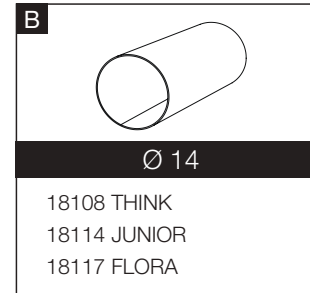

KIMPORT

Tube
DETAILS