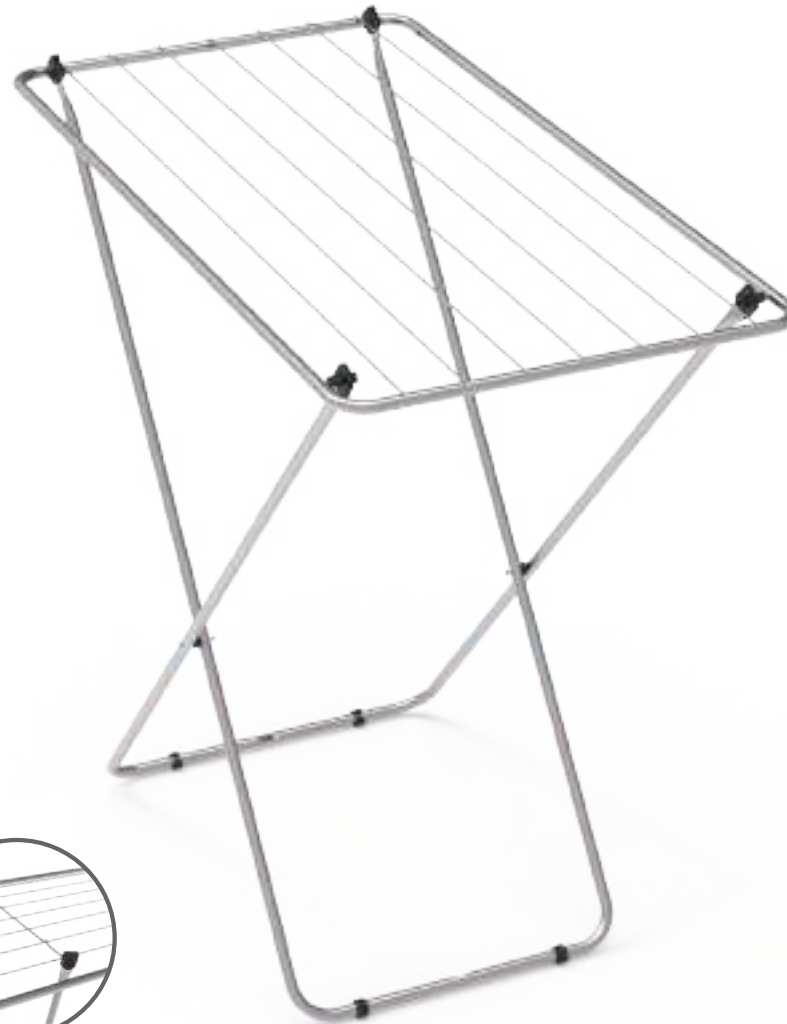

KIMPORT

UNO

18110

- Completely electrostatic stainless paint
  - Foldable and easy to carry
- Sliding mechanism that facilitates opening and closing
- Plastic caps that prevent slipping
  - 10 m clothes line hanging capacity
  - 10 kg carrying capacity
  - Warranty 2 years

UNO										
18110	106x54,5x92,5	10	54,5x131,5	2,3	0,019413333	14-16	6	16x130x56	0,11648	13,75