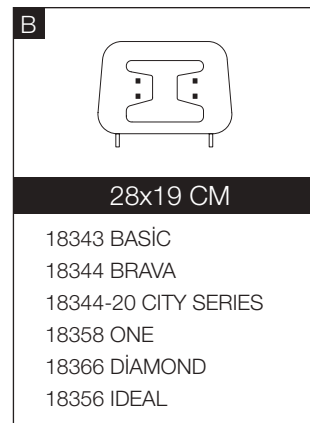

KIMPORT

Iron Rest
DETAILS