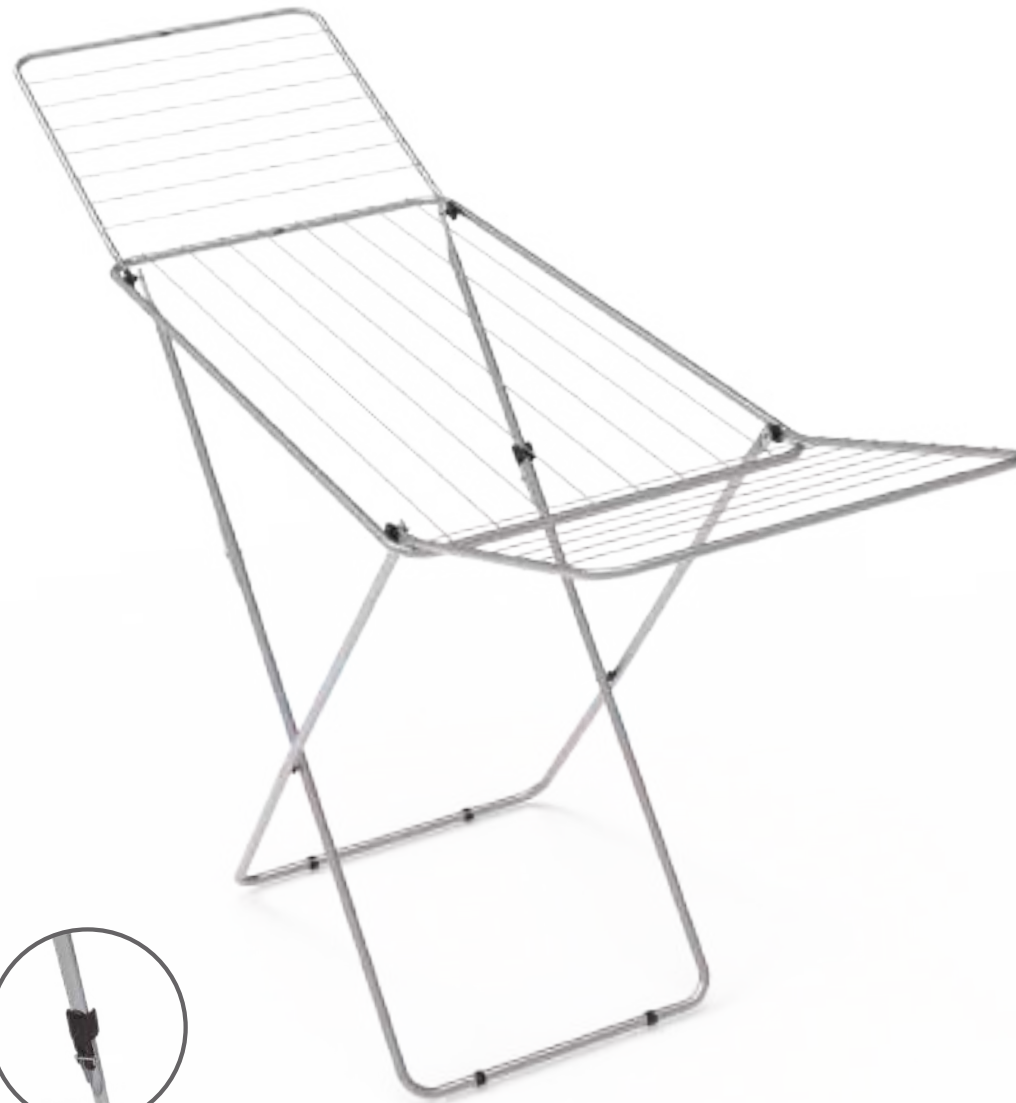

KIMPORT

FANTASY LUX

18124-10

- Completely electrostatic stainless paint
  - Foldable and easy to carry
- Plastic apparatus for child security
- Plastic caps that prevent slipping
- 20 m clothes line hanging capacity
  - 20 kg carrying capacity
  - Warranty 2 years

FANTASY LUX	CM	M	CM	KG	M³	Ø	PCS	CM	M³	KG
18124-01	198,5x55x110	20	55x129,5	2,80	0,032400667	12-14-16	6	26,5x131x56	0,194404	16,60