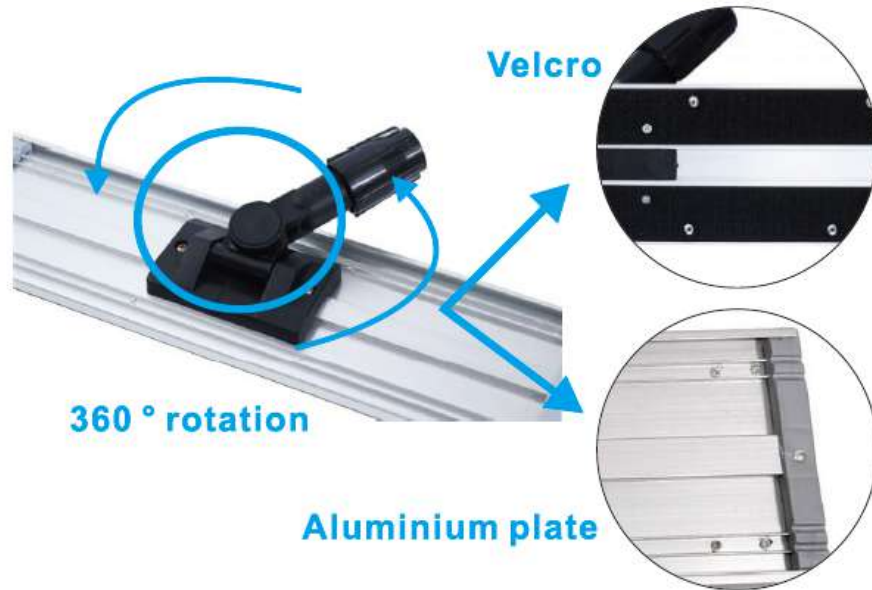

Accessories	Size(cm)	Material	Length	Diameter
	16*45	Aluminum	120cm	2.5cm

Velcro

DUST MOP ACCESSORIES

Accessories	Size(cm)	Material	Colour	Type
	13*49.5	Aluminum	silvery	Velcro
	11*51	Plastics	sky blue	Plug-in
	11*41.5	Plastics	sky blue	Plug-in
	12*41	Plastics	navy blue	Plug-in