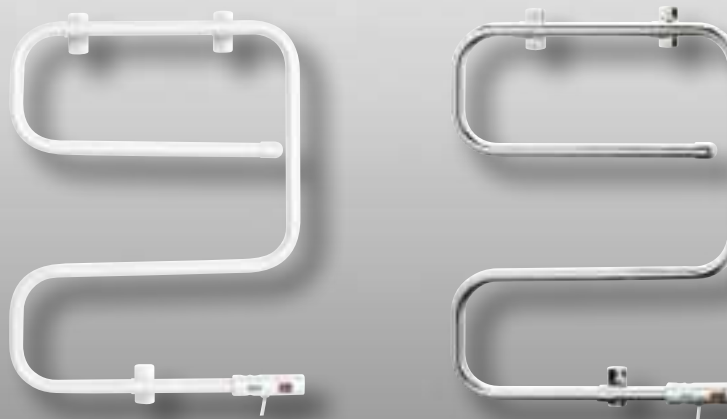

BK-105

Powder coated/Stainless steel
Power:80W/50W
Voltage:220-240V
Size:650mm*500mm
20FT:1730PCS
40FT:3520PCS
40HQ:4080PCS