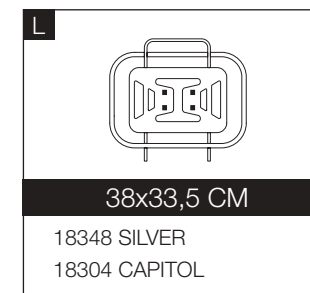

KIMPORT

Iron Rest
DETAILS