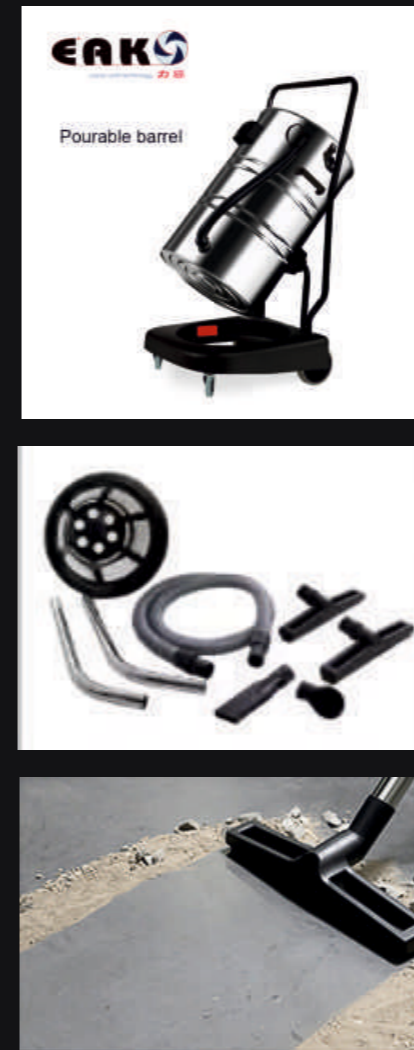

EC809-80L

ITEM NO	EC809-80L
TANK SIZE	80L
TANK MATERIAL	Stainless steel
RATING	100V-240V, 50HZ/60HZ
MOTOR	1000W/2000W/3000W
PACKAGE SIZE(LxWxH)	620X550X1070mm
CONTAINER LOADING (20'/40'/40HQ)	77/167/176