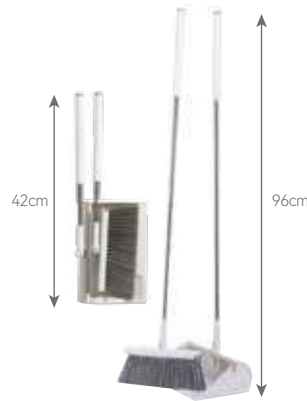

H1 Broom&Dustpan Set

- Total: 98.5cm
- Handle : Φ 19mm Steel
- Dimension:27x21cm
- Packing: 12pcs
- Carton Size: 68.5x43x57cm
- 1x20'GP:1920pcs
- 1x40'GP:3600pcs
- 1x40'HP:4800pcs

C6 Broom Squeegee

- Handle: Φ 12-16mm Stainless Steel
- Size:23x8.5x102cm
- Packing: 18pcs
- Carton Size: 38.5x29x38.5cm
- 1x20'GP:11500pcs
- 1x40'GP:22200pcs
- 1x40'HP:27900pcs