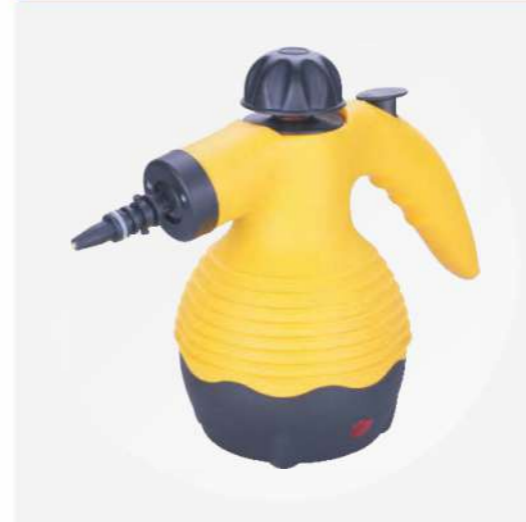

Rolling Brush

PORTABLE STEAM CLEANER

MODEL:VSC38-15

MODEL:VSC38-15A

MODEL:VSC38-15E

MODEL:VSC38-15F

Unit size	270x120x220mm
Size of gift box	250x140x230mm
Size of carton	435x265x485mm
G.W./N.W.	12/11 kg
QTY/CTN	6 pcs
QTY/Container	20'/40'/40HQ 3180/6360/7500