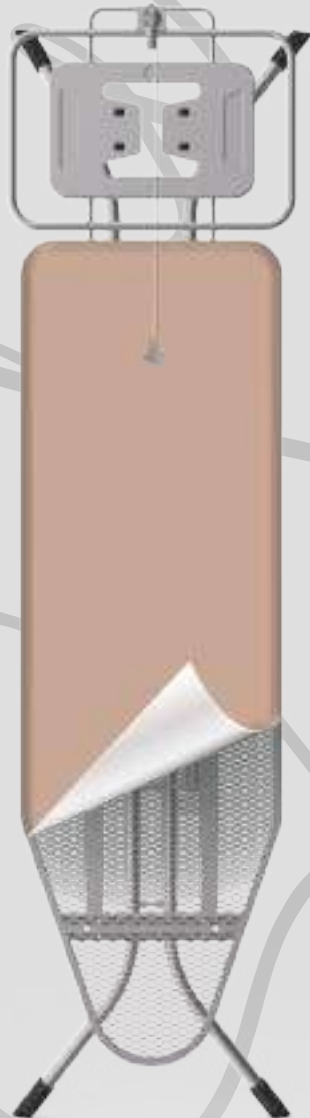

KIMPORT

SILVER

18348

- Automatic height adjustment from 63 to 92 cm
- Completely electrostatic stainless paint
  - 38x120 cm mesh top ironing surface
    - Colored, bright, cotton cover
    - Using high quality foam under fabric
- Special iron rest with incombustible silicon fittings
  - Suitable for boiler steam ironing
- Electric cable and plug certified by CE
  - Special cable holder design to facilitate ironing
  - Special iron rest design for hanging ironed clothes
- Plastic foot caps that prevent slipping
  - Warranty 2 years

SILVER											
18348	154x92x39	38x120	39x168	6,45	0,0507	20x35	2	15x169x40	0,1014	13,4