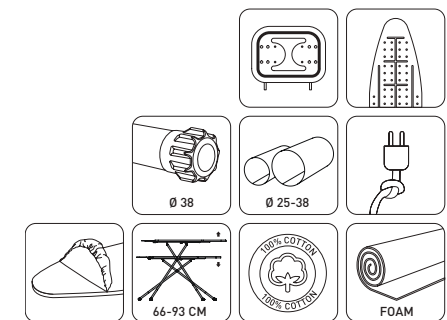

KIMPORT

DREAM

18318

- Automatic height adjustment from 66 to 93 cm
  - Completely electrostatic stainless paint
- 40x118 cm monoblock top ironing surface
  - Colored, bright, cotton cover
  - Using high quality foam under fabric
    - Special iron rest with incombustible silicon fittings
- Electric cable and plug certified by CE
- Plastic foot caps that prevent slipping
  - Warranty 2 years

DREAM										
18318	141x93x40,5	40x118	40,5x159	5,44	0,4856775	25x38	2	14,5x159,5x42	0,0971355	12,5