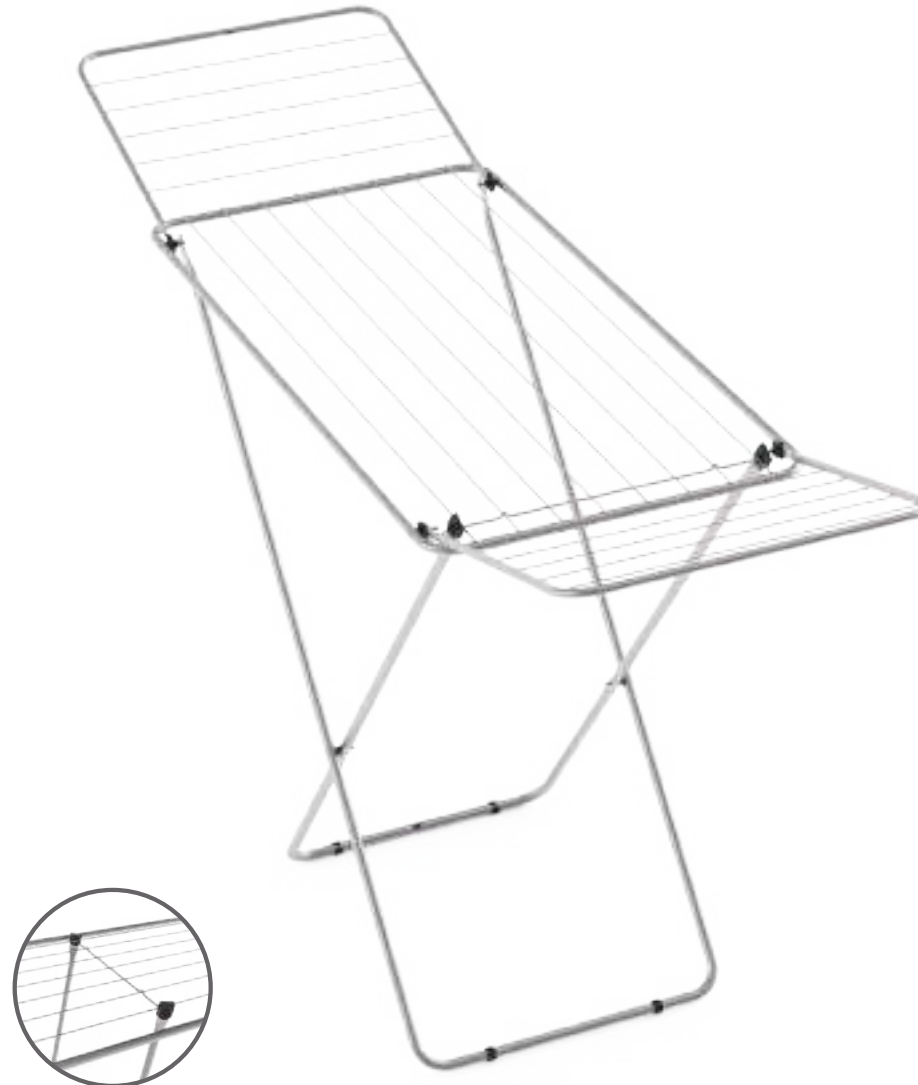

KIMPORT

AEGEANSTAR

18120

- Completely electrostatic stainless paint
  - Foldable and easy to carry
- Sliding mechanism that facilitates opening and closing
- Plastic caps that prevent slipping
- 18 m clothes line hanging capacity
  - 18 kg carrying capacity
  - Warranty 2 years

AEGEANSTAR	CM	M	CM	KG	M³	Ø	PCS	CM	M³	KG
18120	182,5x55x102	18	55x128	2,6	0,020485833	12-14-16	6	15,5x130x61	0,122915	15,75