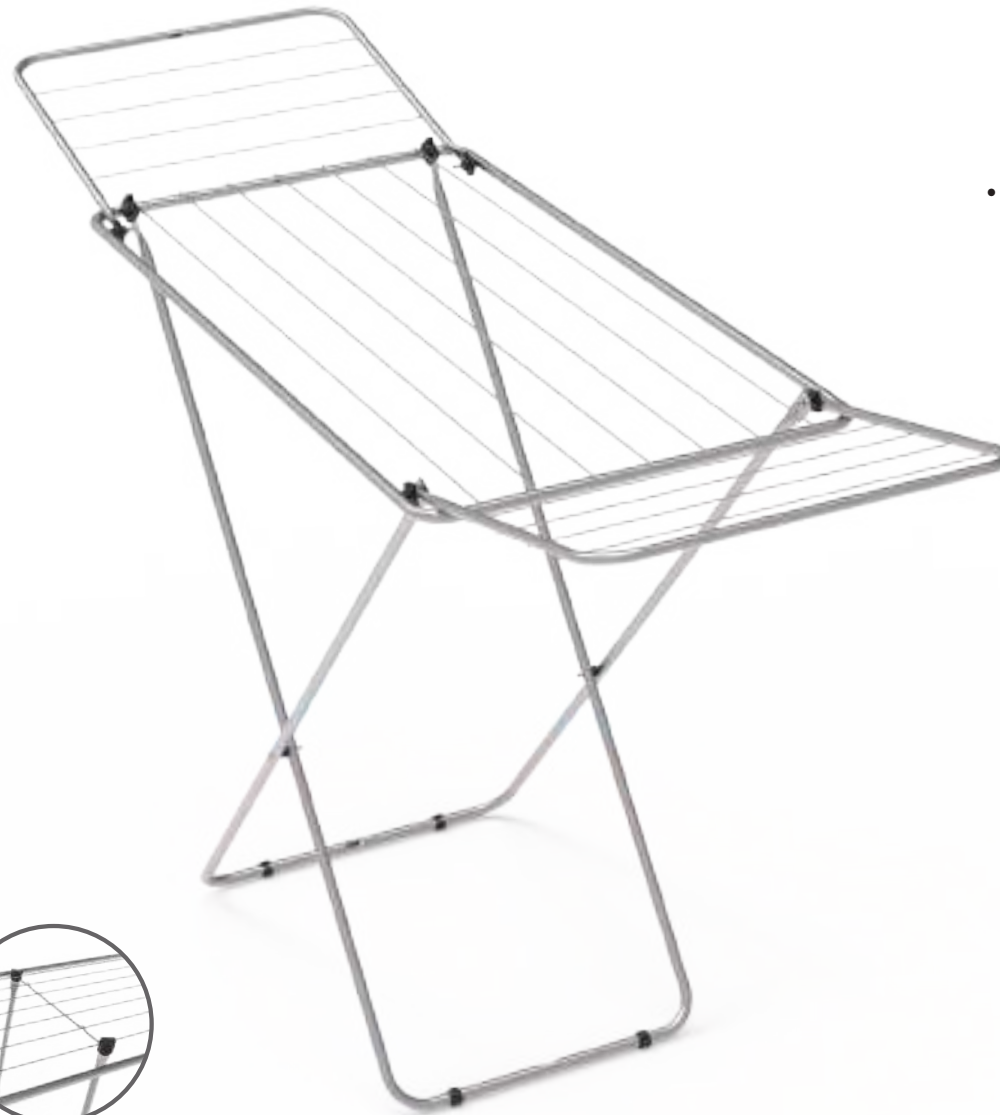

KIMPORT

STAR

18121

- Completely electrostatic stainless paint
  - Foldable and easy to carry
- Sliding mechanism that facilitates opening and closing
- Plastic caps that prevent slipping
- 16 m clothes line hanging capacity
  - 16 kg carrying capacity
  - Warranty 2 years

STAR										
18121	164,5x46x96	16	50x123,5	2,1	0,015255208	12-14-14	6	14,5x125x50,5	0,09153125	13,5