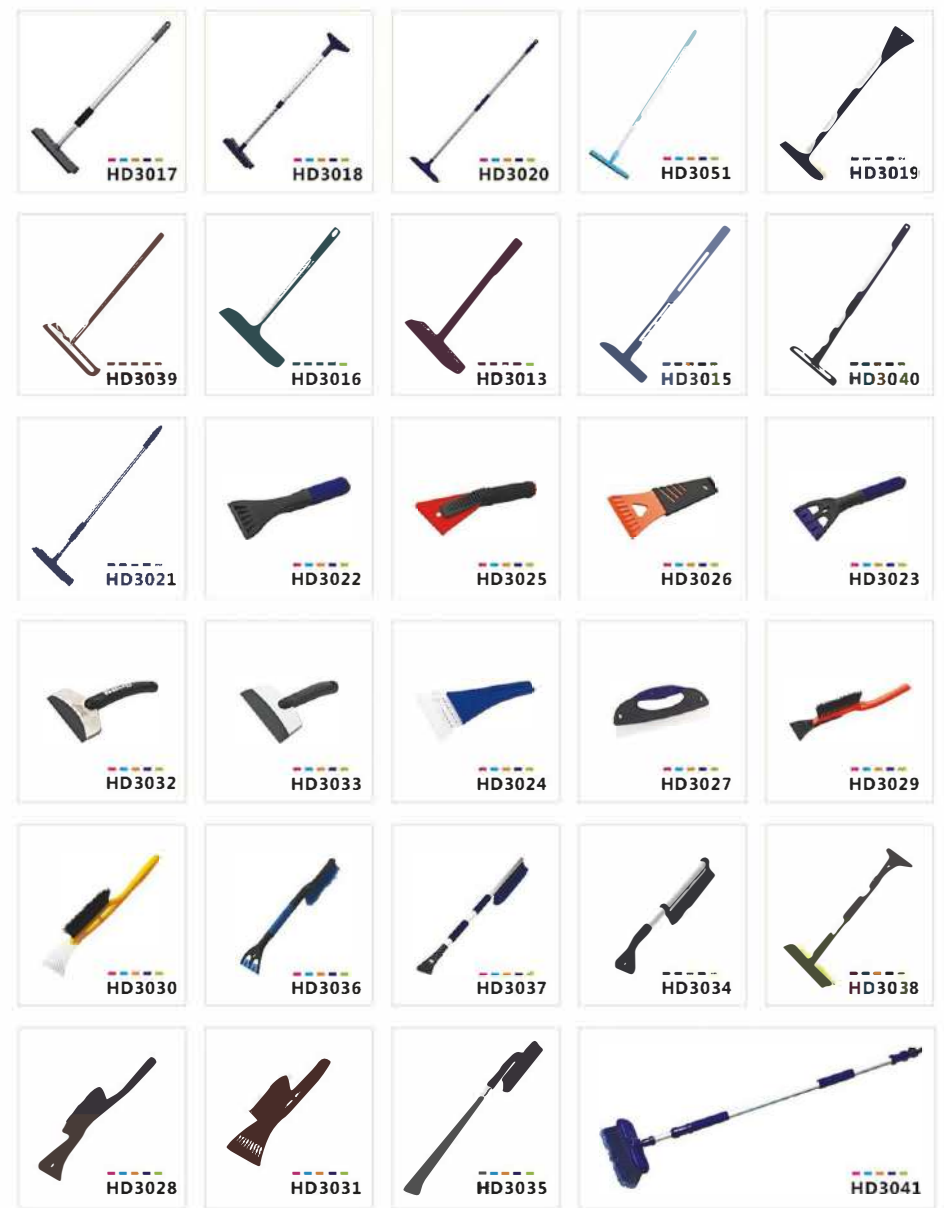

Snow Brush ice Scraper