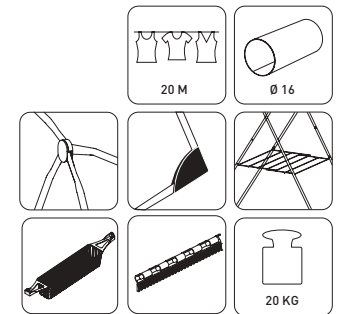

KIMPORT

HANDY

18116

- Completely electrostatic stainless paint
  - Foldable and easy to carry
- Extra hanging space for small-sized clothes
  - Plastic basket for clothes pegs
  - Plastic apparatus for drying socks
  - Plastic caps that prevent slipping
- 20 m clothes line hanging capacity
  - 20 kg carrying capacity
  - Warranty 2 years

HANDY										
18116	176x54x115,5	20	59,5x102	3,15	0,029553333	16	6	27,5x104x62	0,17732	20,85