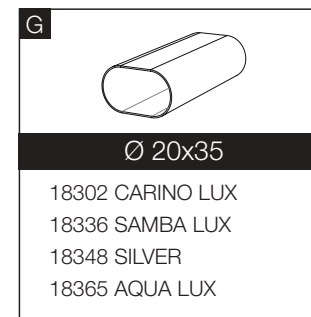

KIMPORT

Tube DETAILS