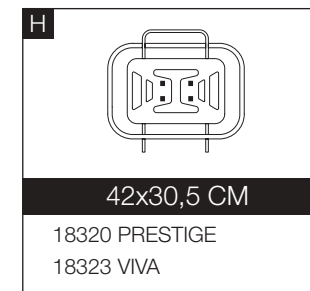

KIMPORT

Iron Rest
DETAILS