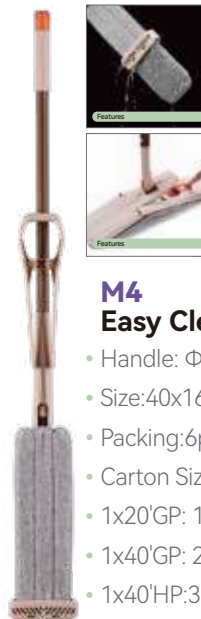

M4 Easy Clean Mop

- Handle: Φ22mm steel
- Size: 40x16x142cm
- Packing: 6pcs
- Carton Size: 72.5x36x48cm
- 1x20'GP: 1320pcs
- 1x40'GP: 2580pcs
- 1x40'HP: 3240pcs