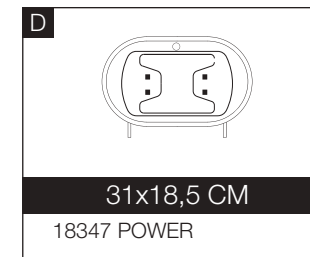

KIMPORT

Iron Rest
DETAILS