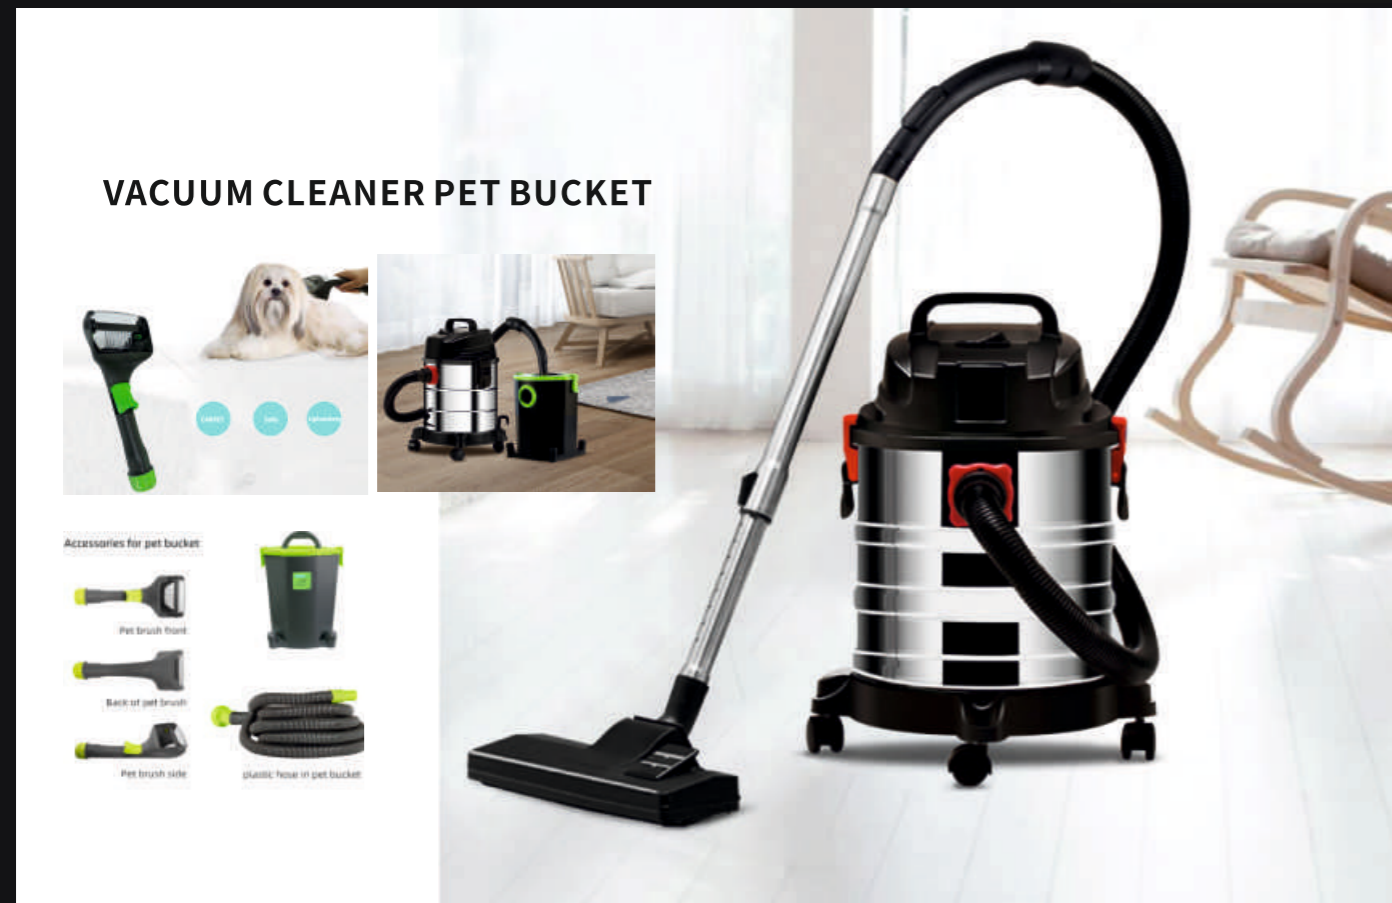

VACUUM CLEANER PET BUCKET

KIMPORT

DIY WET AND DRY VACUUM CLEANER R

EC813-20L

ITEM NO	EC813-20L
TANK SIZE	15L
POWER	1000W,1200W,1250W
RATING	100V-240V, 50HZ/60HZ
TANK MATERIAL	Stainless steel
PACKAGE SIZE(LxWxH)	325x325x445mm
CONTAINER LOADING (20'/40'/40HQ)	622/1252/1500