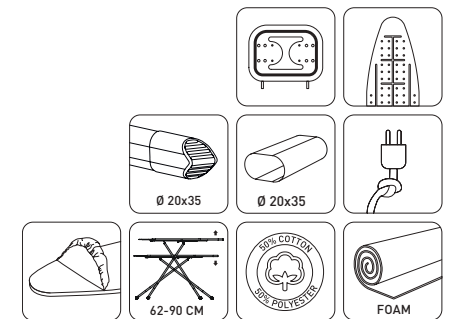

KIMPORT

SAMBA LUX

18336

- Automatic height adjustment from 62 to 90 cm
  - Completely electrostatic stainless paint
- 36x112 cm monoblock top ironing surface
  - Colored, bright, cotton cover
  - Using high quality foam under fabric
    - Special iron rest with incombustible silicon fittings
- Electric cable and plug certified by CE
- Plastic foot caps that prevent slipping
  - Warranty 2 years

SAMBA LUX										
18336	135x90x36	36x112	36x150	5,4	0,03598125	20x35	2	12,5x151,5x38	0,0719625	11,65