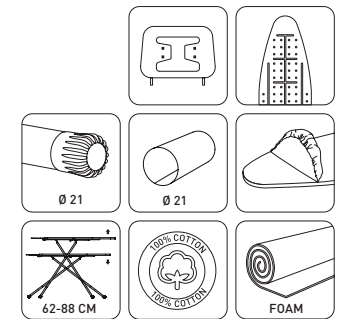

KIMPORT

IDEAL

18356

- Automatic height adjustment from 66 to 88 cm
  - Completely electrostatic stainless paint
- 33x110 cm monoblock top ironing surface
  - Colored, bright, cotton cover
  - Using high quality foam under fabric
    - Special iron rest with incombustible silicon fittings
- Plastic foot caps that prevent slipping
  - Warranty 2 years

IDEAL										
18356	130,5x88x34,5	33x110	34,5x146,5	4,05	0,025137	21	4	19x147x36	0,100548	18,65