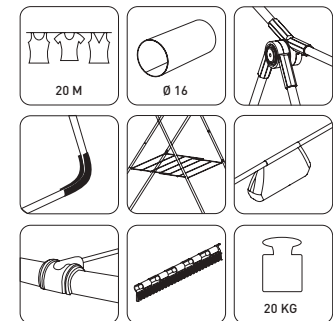

KIMPORT

COSMOS

18130

- Completely electrostatic stainless paint
  - Foldable and easy to carry
- Extra hanging space for small-sized clothes
  - Polyester bag for clothes pegs
  - Wire closing plastic
  - Plastic caps that prevent slipping
- 20 m clothes line hanging capacity
  - 20 kg carrying capacity
  - Warranty 2 years

COSMOS	CM	M	CM	KG	M³	Ø	PCS	CM	M³	KG
18130	160x60x115	20	59x101	3,4	0,035464	16	6	33x104x62	0,212784	21,80