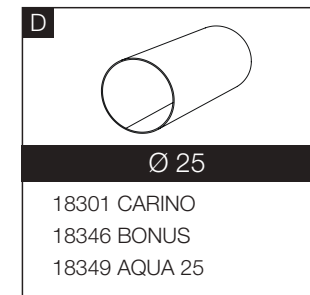

KIMPORT

Tube DETAILS