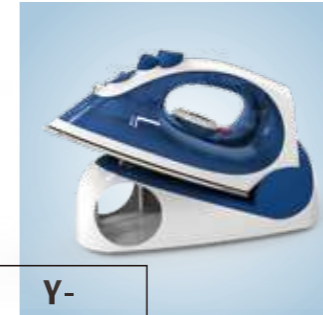

Y-
806CL

- Steam ironing/dry ironing/steam jet
- Water spray/burst steam
- Adjustable steam control
- Easy cord storage
- Cordless ironing with separate power set
- Optional: Anti-drip
- Accessories: water filling beaker
- Water Tank: 130ml
- Soleplate choice: non-stick,stainless steel
- Approval: /CE,CB,ETL
- Power supply: 120V 1100W 220-240V 1200W/1600W/2000W
- Product size(mm): 278*130*190