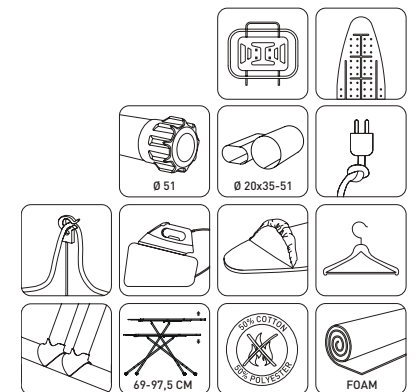

KIMPORT

VIVA

18323

- Automatic height adjustment from 69 to 97,5 cm
  - Completely electrostatic stainless paint
- 43x125 cm monoblock top ironing surface
  - Colored, bright, cotton and polyester cover
    - Using high quality foam under fabric
      - Special iron rest with incombustible silicon fittings
- Suitable for boiler steam ironing
- Electric cable and plug certified by CE
  - Special cable holder design to facilitate ironing
- Special iron rest design for hanging ironed clothes
- Plastic foot caps that prevent slipping
  - Warranty 2 years

VIVA	A CM B C	CM	CM	KG	M³	Ø	PCS	CM	M³	KG
18323	160x97,5x43	43x125	43x169	7,9	0,064702	20x35-51	2	17x173x44	0,129404	17,5