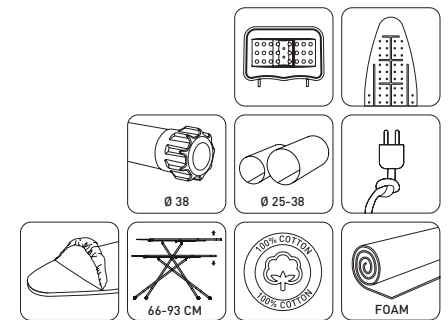

KIMPORT

FOCUS

18315

- Automatic height adjustment from 66 to 93 cm
  - Completely electrostatic stainless paint
- 38x118 cm monoblock top ironing surface
  - Colored, bright, cotton cover
  - Using high quality foam under fabric
- Special iron rest with non-flammable silicon iron support bar
- Electric cable and plug certified by CE
  - Warranty 2 years

FOCUS	A CM B C	CM	CM	KG	M³	Ø	PCS	CM	M³	KG
18315	141x93x40,5	38x118	40,5x159	6,41	0,04856775	25x38	2	14,5x159,5x42	0,0971355	13,15