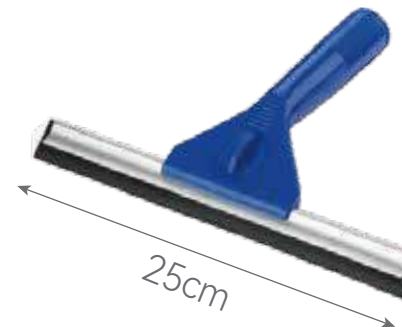

H2 Brush dustpan set

- Dustpan size: 35x23.5x8cm
- Brush size: 27.5x4.6x6.5cm
- Packing: 6pcs
- Carton Size: 37x25x30cm
- 1x20'GP:5600pcs
- 1x40'GP:11600pcs
- 1x40'HP:13600pcs

M4 Window Squeegee

- Size:25/31x17cm
- Packing: 48pcs
- Carton Size: 51x25x31cm
- 1x20'GP:17002pcs
- 1x40'GP:32789pcs
- 1x40'HP:41290pcs