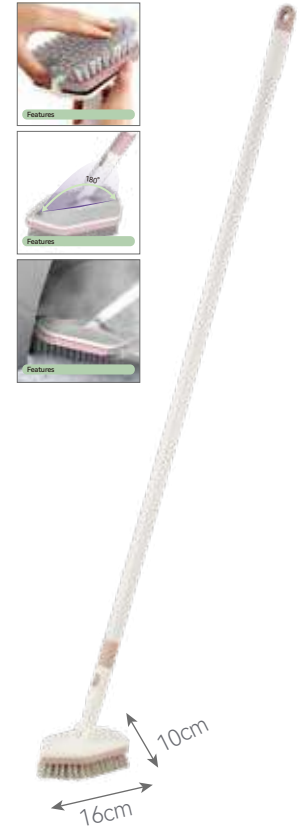

D4 Tile Cleaning Floor Brush

- Handle : Φ 22mm steel
- Size: 16x10x120cm
- Packing: 12pcs
- Carton Size: 45x42x38cm
- 1x20'GP: 4656pcs
- 1x40'GP: 9312pcs
- 1x40'HP: 11400pcs