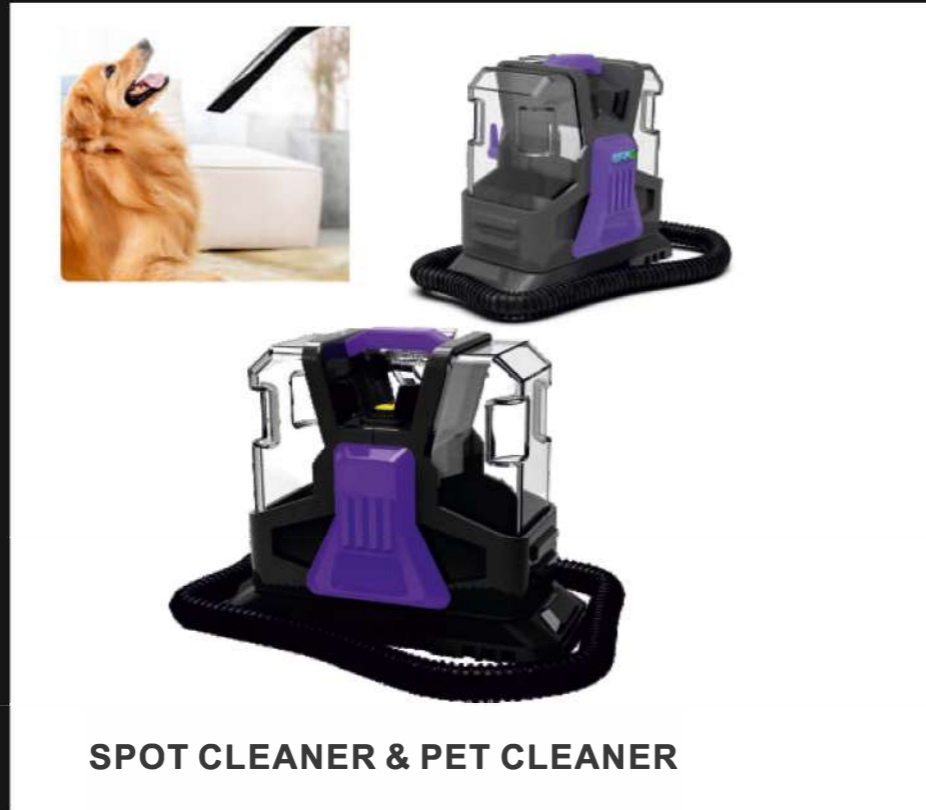

SPOT CLEANER

KIMPORT

HANDHELD VACUUM

SPOT CLEANER & PET CLEANER

EC832