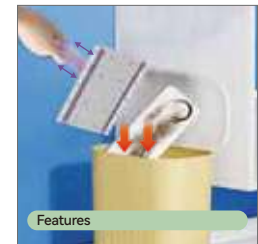

Customizable colors

LD-0811

KIMPORT

Features

Features

Features

- Handle : Φ 16mm steel
- Size:16x8x70.5cm
- Packing: 24pcsCarton
- Carton Size: 34X52X41cm
- 1x20'GP:9270pcs
- 1x40'GP:19203pcs
- 1x40'HP:22514pcs