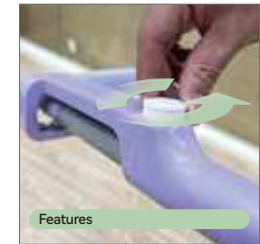

CLEANING PRODUCTS

Hot new product

J2 PVA Foldable Mop

Novel design for better water squeezing.

HOT

Customizable colors

LD-0811

KIMPORT

Features

- Handle : Φ 22mm steel
- Size:33x4x124cm
- Packing: 12pcs
- Carton Size: 68x28x30cm
- 1x20'GP:5894pcs
- 1x40'GP:12210pcs
- 1x40'HP:14315pcs