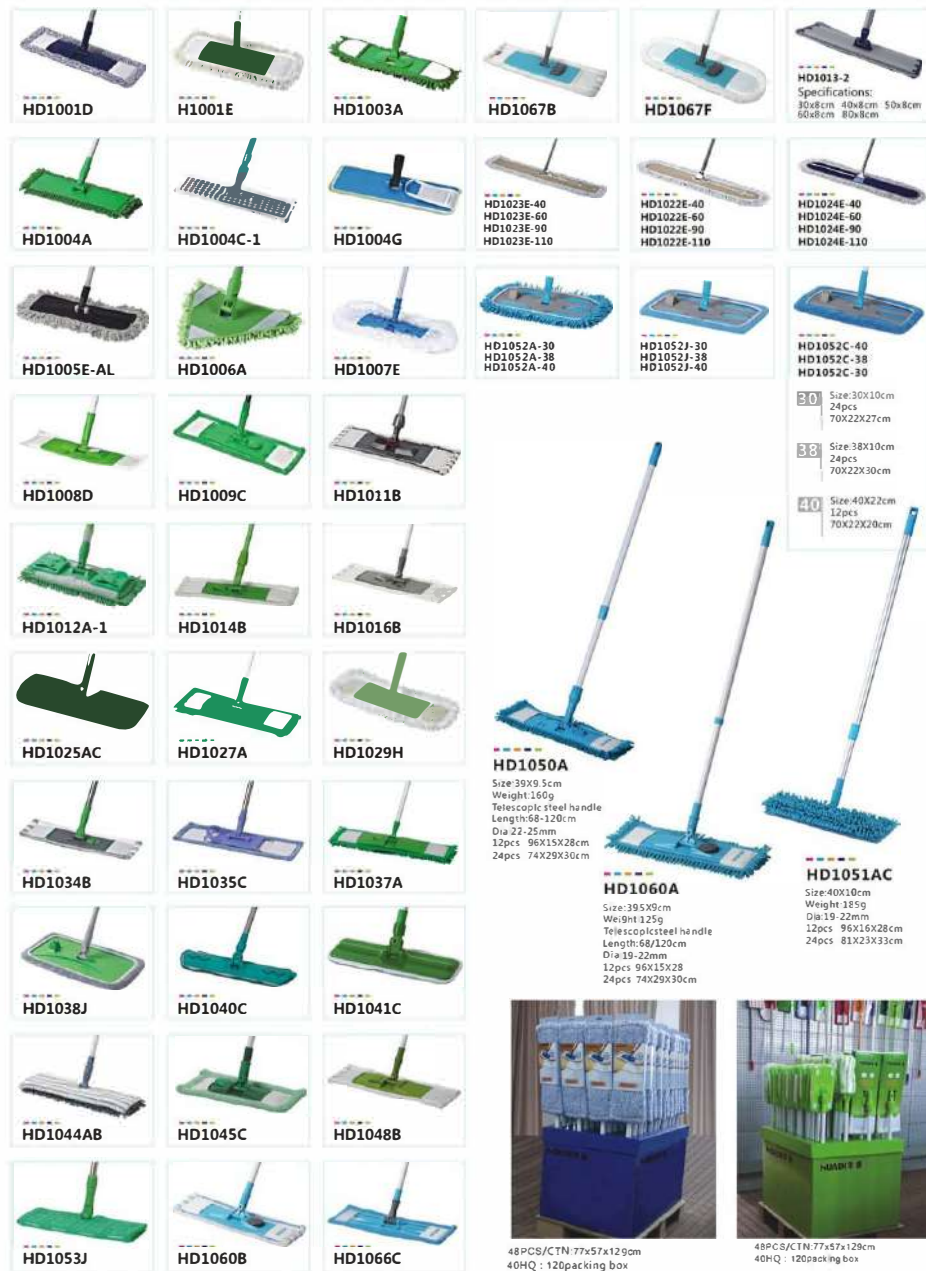

Mop Refills

Flat Mops

48PCS/CTN: 77x57x129cm
40HQ: 120packing box

48PCS/CTN: 77x57x129cm
40HQ: 120packing box

20GP: 5.69X2.13X2.18M 40GP: 11.8X2.13X2.18M 40HQ: 11.8X2.13X2.72M

Flat Mop Holders

 <p>HD1002 SIZE: 38x9cm Telescopic steel handle Length: 120cm Dia: 19-22mm 12Pcs-包裝: 96x15x26 24Pcs-拆裝: 74x29x30</p>	 <p>HD1003 SIZE: 35.5x10cm Telescopic steel handle Length: 120cm Dia: 19-22mm 12Pcs-包裝: 93x11x26 24Pcs-拆裝: 75x19x26</p>	 <p>HD1004 SIZE: 36x10cm Telescopic steel handle Length: 120cm Dia: 19-22mm 12Pcs-包裝: 93x11x26 24Pcs-拆裝: 73x23x28</p>	 <p>HD1005 SIZE: 35x10cm Telescopic steel handle Length: 120cm Dia: 19-22mm 12Pcs-包裝: 93x11x26 24Pcs-拆裝: 73x23x26</p>	 <p>HD1027 SIZE: 39.5x9cm WEIGHT: 125g Telescopic steel handle Length: 120cm Dia: 19-22mm 12Pcs-包裝: 96x15x28 24Pcs-拆裝: 74x29x30</p>	 <p>HD1028 SIZE: 40x10.5cm Telescopic steel handle Length: 120cm Dia: 19-22mm 12Pcs-包裝: 76x17x36 24Pcs-拆裝: 74x30x33</p>	 <p>HD1029 SIZE: 39.5x9cm Telescopic steel handle Length: 120cm Dia: 22-25mm 12Pcs-包裝: 100x15x33 24Pcs-拆裝: 74x31x33</p>	 <p>HD1030 SIZE: 39.5x9.5cm Telescopic steel handle Length: 120cm Dia: 19-22mm 12Pcs-包裝: 96x15.5x30 24Pcs-拆裝: 74x29x33</p>
 <p>HD1006 SIZE: 28x26x28cm Telescopic steel handle Length: 120cm Dia: 19-22mm 12Pcs-包裝: 85x30x30 24Pcs-拆裝: 78x32x32</p>	 <p>HD1007 SIZE: 41.5x11cm Telescopic steel handle Length: 120cm Dia: 19-22mm 12Pcs-包裝: 96x16x30 24Pcs-拆裝: 74x30x33</p>	 <p>HD1008 SIZE: 40x11cm Telescopic steel handle Length: 120cm Dia: 19-22mm 12Pcs-包裝: 98x15x28 24Pcs-拆裝: 74x29x30</p>	 <p>HD1009 SIZE: 39.5x10cm Telescopic steel handle Length: 120cm Dia: 19-22mm 12Pcs-包裝: 98x15x28 24Pcs-拆裝: 74x29x30</p>	 <p>HD1032 SIZE: 41x9cm Telescopic steel handle Length: 120cm Dia: 19-22mm 12Pcs-包裝: 100x15.5x35 24Pcs-拆裝: 74x31x33</p>	 <p>HD1033 SIZE: 40x9.5cm Telescopic steel handle Length: 120cm Dia: 19-22mm 12Pcs-包裝: 100x15x35 24Pcs-拆裝: 74x31x33</p>	 <p>HD1034 SIZE: 39.5x9.5cm Telescopic steel handle Length: 120cm Dia: 19-22mm 12Pcs-包裝: 96x15.5x30 24Pcs-拆裝: 74x30x33</p>	 <p>HD1035 SIZE: 40x9.5cm Telescopic steel handle Length: 120cm Dia: 19-22mm 12Pcs-包裝: 98x15.5x38 24Pcs-拆裝: 74x30x33</p>
 <p>HD1010 SIZE: 29.5x14.5cm Telescopic steel handle Length: 120cm Dia: 22-25mm 12Pcs-包裝: 95x16x36 24Pcs-拆裝: 74x33x33</p>	 <p>HD1011 SIZE: 40x10.5cm Telescopic steel handle Length: 120cm Dia: 19-22mm 12Pcs-包裝: 85x17x38 24Pcs-拆裝: 74x30x33</p>	 <p>HD1012-1 SIZE: 39.5x13.5cm Telescopic steel handle Length: 120cm Dia: 22-25mm 12Pcs-包裝: 105x15x40 24Pcs-拆裝: 74x33x36</p>	 <p>HD1012C SIZE: 39.5x13.5cm Telescopic steel handle Length: 120cm Dia: 22-25mm 12Pcs-包裝: 105x15x40 24Pcs-拆裝: 74x33x38</p>	 <p>HD1037 SIZE: 50x13cm Telescopic steel handle Length: 120cm Dia: 19-22mm 12Pcs-包裝: 102x20x28 24Pcs-拆裝: 75x40x35</p>	 <p>HD1038 SIZE: 40x12cm Telescopic steel handle Length: 120cm Dia: 19-22mm 12Pcs-包裝: 97x35x28 24Pcs-拆裝: 82x44x30</p>	 <p>HD1039 SIZE: 50x13cm Telescopic steel handle Length: 120cm Dia: 19-22mm 12Pcs-包裝: 102x20x28 24Pcs-拆裝: 75x40x35</p>	 <p>HD1040 SIZE: 38.5x10cm Telescopic steel handle Length: 120cm Dia: 19-22mm 12Pcs-包裝: 98x15x28 24Pcs-拆裝: 74x29x30</p>
 <p>HD1013 SIZE: 30x9cm 40x9cm 50x9cm 80x9cm 80x9cm Telescopic steel handle Length: 150cm Dia: 22-25mm</p>	 <p>HD1013-2 SIZE: 30x8cm 40x8cm 50x8cm 80x8cm 80x8cm Telescopic steel handle Length: 150cm Dia: 22-25mm</p>	 <p>HD1014 SIZE: 39.5x10cm Telescopic steel handle Length: 120cm Dia: 19-22mm 12Pcs-包裝: 98x15x28 24Pcs-拆裝: 74x29x30</p>	 <p>HD1015 SIZE: 25x11.5cm Telescopic steel handle Length: 120cm Dia: 19-22mm 24Pcs-拆裝: 91x25x30</p>	 <p>HD1041 SIZE: 30x10cm Telescopic steel handle Length: 120cm 12Pcs-包裝: 88x15x28 24Pcs-拆裝: 69x29x30</p>	 <p>HD1042 SIZE: 40x10cm Telescopic steel handle Length: 120cm Dia: 19-22mm 12Pcs-包裝: 96x15x28 24Pcs-拆裝: 74x29x30</p>	 <p>HD1043 SIZE: 42x9.5cm Telescopic steel handle Length: 120cm Dia: 19-22mm 12Pcs-包裝: 100x15.5x35 24Pcs-拆裝: 74x31x33</p>	 <p>HD1044 SIZE: 40x9cm Telescopic steel handle Length: 120cm Dia: 19-22mm 12Pcs-包裝: 98x16x30 24Pcs-拆裝: 70x30x30</p>
 <p>HD1016 SIZE: 42x9.5cm Telescopic steel handle Length: 120cm Dia: 19-22mm 12Pcs-包裝: 97.5x15.5x30 24Pcs-拆裝: 74x29x33</p>	 <p>HD1017 SIZE: 40x18.5cm Telescopic steel handle Length: 120cm Dia: 19-22mm</p>	 <p>HD1018 SIZE: 35.5x11cm Telescopic steel handle Length: 120cm Dia: 19-22mm</p>	 <p>HD1021 SIZE: 45x9.5cm Telescopic steel handle Length: 120cm Dia: 19-22mm 24Pcs-拆裝: 70x20x35</p>	 <p>HD1045 SIZE: 28.5x9.5cm Telescopic steel handle Length: 120cm Dia: 19-22mm 12Pcs-包裝: 88x16x28 24Pcs-拆裝: 70x30x30</p>	 <p>HD1048 SIZE: 42x9.5cm Telescopic steel handle Length: 120cm Dia: 19-22mm 12Pcs-包裝: 100x15.5x28 24Pcs-拆裝: 74x31x33</p>	 <p>HD1051AC SIZE: 48x10CM WEIGHT: 185G Dia: 19-22mm 12Pcs-包裝: 96x16x28cm 24Pcs-拆裝: 81x23x33CM</p>	 <p>HD1001 SIZE: 39.5x9cm WEIGHT: 125g Telescopic steel handle Length: 120cm Dia: 19-22mm 12Pcs-包裝: 98x15x28 24Pcs-拆裝: 74x29x30</p>
 <p>HD1023E-40</p>	 <p>HD1023E-90</p>	 <p>HD1024E-40</p>	 <p>HD1024E-90</p>	 <p>HD1060 SIZE: 39.5x9cm Telescopic steel handle Length: 88/120cm Dia: 19-22mm 12Pcs-包裝: 96x15x28 24Pcs-拆裝: 74x29x30cm</p>	 <p>HD1066 SIZE: 40x9cm Telescopic steel handle Length: 120cm Dia: 19-22mm 12Pcs-包裝: 96x15x28 24Pcs-拆裝: 74x29x30cm</p>	 <p>HD1067 SIZE: 60x11cm Telescopic steel handle Length: 120cm Dia: 22-25mm 12Pcs-包裝: 96x15x28 24Pcs-拆裝: 74x29x30cm</p>	 <p>Color chart showing various color options for the mop holders, including different shades of blue, green, and grey, along with material texture samples.</p>