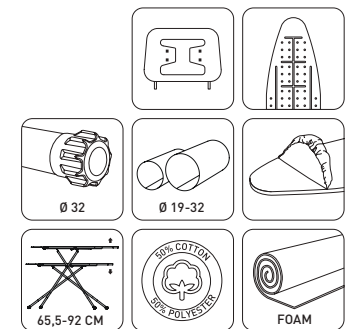

KIMPORT

DIAMOND

18366

- Automatic height adjustment from 65,5 to 92 cm
- Completely electrostatic stainless paint
- 33x110 cm monoblock top ironing surface
- Colored, bright, cotton and polyester cover
  - Using high quality foam under fabric
  - Special iron rest with incombustible silicon fittings
- Plastic foot caps that prevent slipping
  - Warranty 2 years

DIAMOND	A CM B C	CM 33x110	CM 33x154	KG 4,1	M³ 0,02925	Ø 19-32	PCS 4	CM 20x156x37,5	M³ 0,117	KG 16,8
18366	130,5x92x33	33x110	33x154	4,1	0,02925	19-32	4	20x156x37,5	0,117	16,8