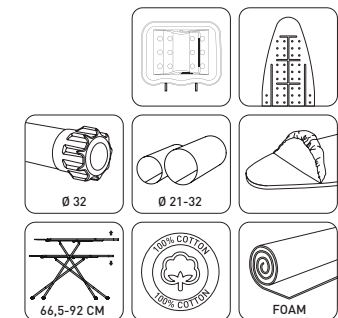

KIMPORT

DINAMIC

18355

- Automatic height adjustment from 66,5 to 92 cm
  - Completely electrostatic stainless paint
- 33x110 cm monoblock top ironing surface
  - Colored, bright, cotton cover
  - Using high quality foam under fabric
  - Special iron rest with non-flammable silicon iron support bar
- Plastic foot caps that prevent slipping
  - Warranty 2 years

DINAMIC										
18355	132x92x33	33x110	33x155	4,8	0,02925	21-32	4	20x156x37,5	0,117	20