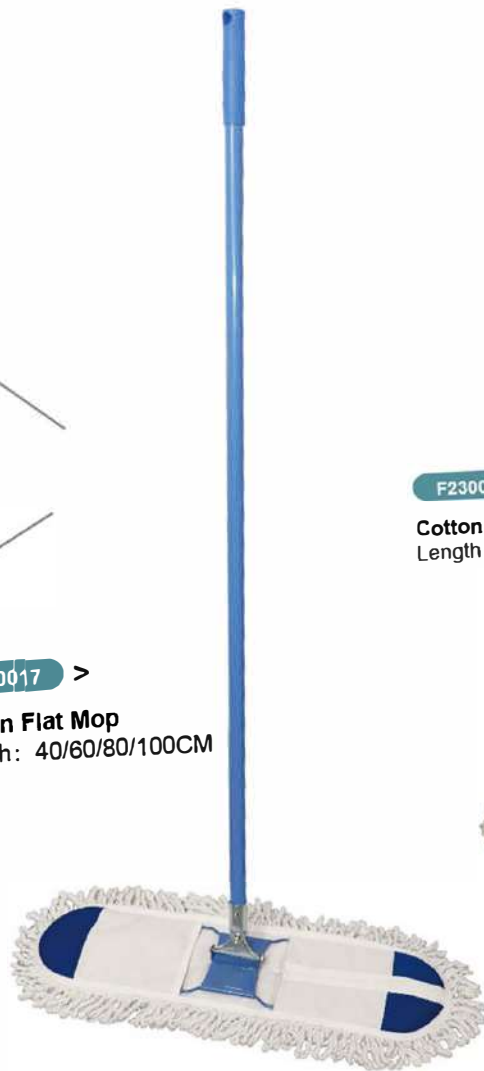

F230002 >
Flat Mop Baseplate
1 - Length 100cm
2 - Length 80cm
3 - Length 60cm
4 - Length 40cm

F230017 >
Cotton Flat Mop
Length: 40/60/80/100CM

F230018 >
Cotton Flat Mop
Length: 40/60/80/100CM