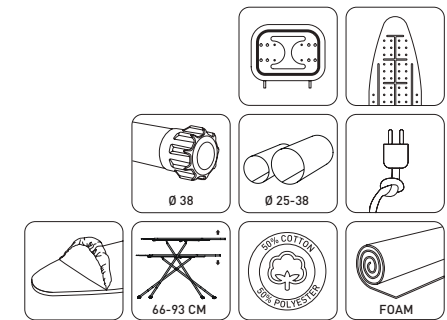

KIMPORT

ATOS

18340

- Automatic height adjustment from 66 to 93 cm
  - Completely electrostatic stainless paint
  - 36x112 cm monoblock top ironing surface
  - Colored, bright, cotton and polyester cover
    - Using high quality foam under fabric
      - Special iron rest with incombustible silicon fittings
  - Electric cable and plug certified by CE
  - Plastic foot caps that prevent slipping
    - Warranty 2 years

ATOS										
18340	135x93x40,5	36x112	40,5x159	5,6	0,04856775	25-38	2	14,5x159,5x42	0,0971355	13,5