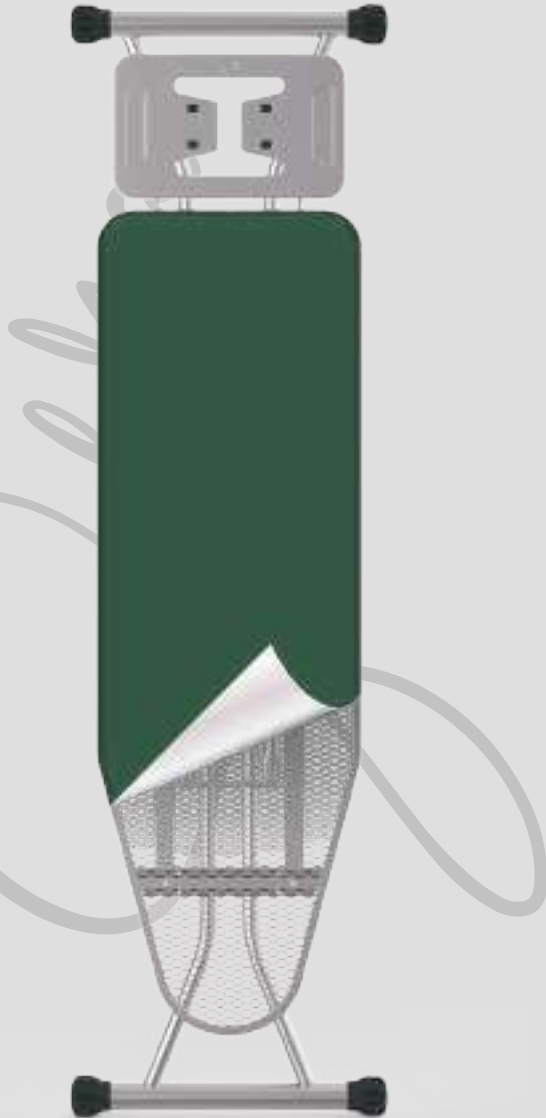

KIMPORT

SERA

18368

- Automatic height adjustment from 66 to 93 cm
- Completely electrostatic stainless paint
  - 34x114 mesh top ironing surface
- Colored, bright, cotton and polyester cover
  - Using high quality foam under fabric
  - Special iron rest with incombustible silicon fittings
- Plastic foot caps that prevent slipping
  - Warranty 2 years

SERA										
18368	135x93x40,5	34x114	40,5x156	4,4	0,04177125	21-38	4	23,5x158x45	0,167085	18,4