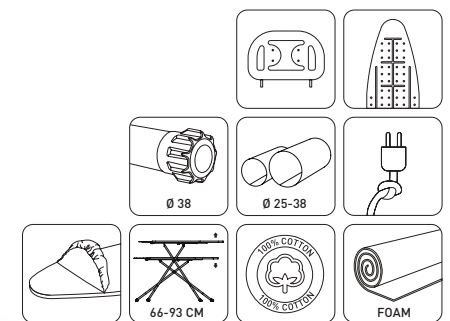

KIMPORT

MAGIC

18325

- Automatic height adjustment from 66 to 93 cm
  - Completely electrostatic stainless paint
- 38x118 cm monoblock top ironing surface
  - Colored, bright, cotton cover
  - Using high quality foam under fabric
    - Special iron rest with incombustible silicon fittings
- Electric cable and plug certified by CE
- Plastic foot caps that prevent slipping
  - Warranty 2 years

MAGIC										
18325	143x93x40,5	38x118	40,5x159	5,9	0,04856775	25x38	2	14,5x159,5x42	0,0971355	12,6