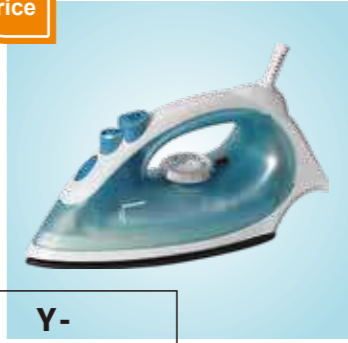

Y-806G-1

- Steam ironing/dry ironing/steam jet
- Vertical burst steam
- Accessories: water filling beaker
- Water Tank: 145ml
- Soleplate choice: non-stick (stainless steel/ceramic)
- Approval: CE,CB,ETL/
- Optional:auto shut-off/anti-cal/anti-drip
- Power supply: 120V 1100W 220-240V 1200W/1600W/2000W
- Product size(mm): 251*107*122