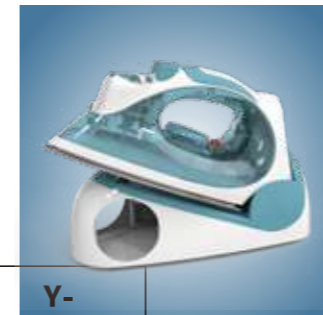

Y-
806FCL

- Steam ironing/dry ironing/steam jet
- Water spray/ burst steam
- Adjustable steam control
- Soft-handle
- Easy cord storage
- Cordless ironing with separate power set
- Accessories: water filling beaker
- Water Tank: 130ml
- Soleplate choice: non-stick, stainless steel
- Approval: /CE,CB,ETL
- Power supply: 120V 1100W 220-240V 1200W/1600W/2000W