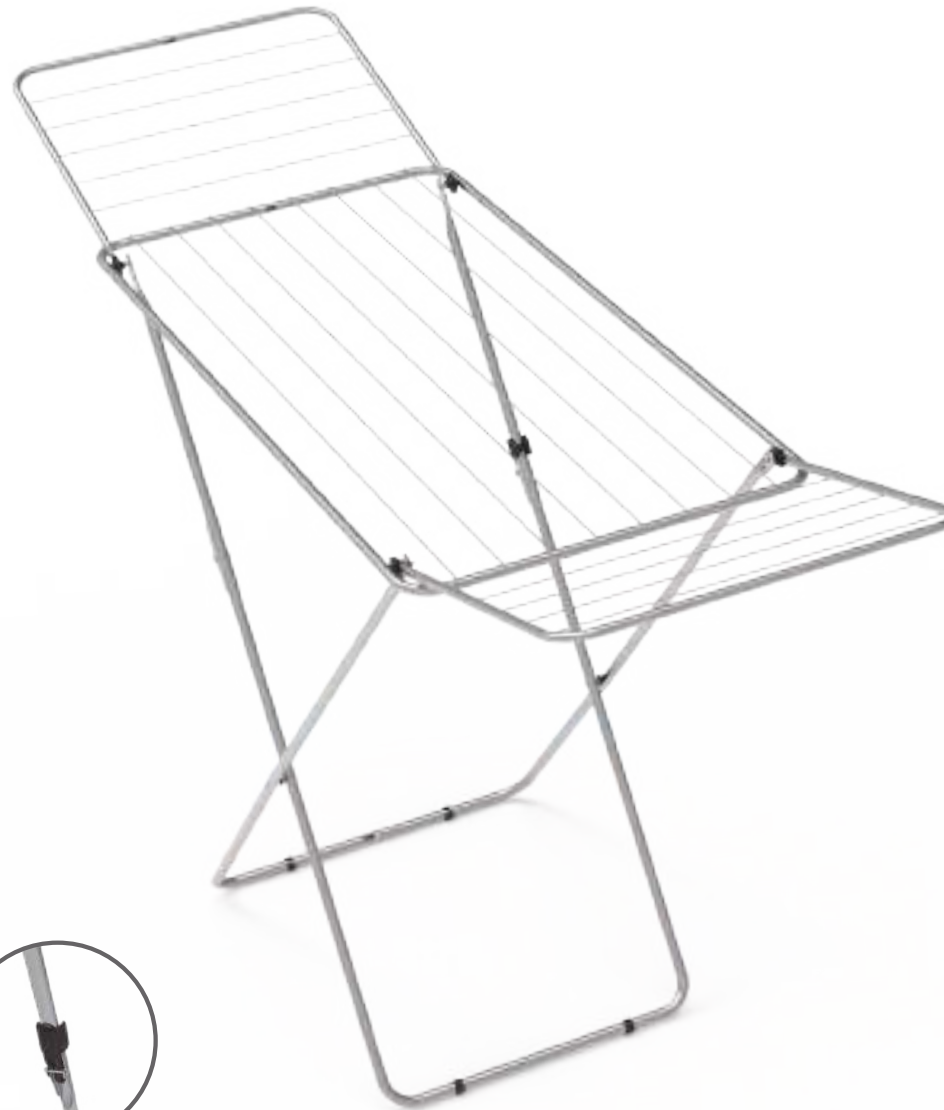

KIMPORT

AEGEANSTAR LUX

18120-10

- Completely electrostatic stainless paint
  - Foldable and easy to carry
- Plastic apparatus for child security
- Plastic caps that prevent slipping
- 18 m clothes line hanging capacity
  - 18 kg carrying capacity
  - Warranty 2 years

AEGEANSTAR LUX	CM	M	CM	KG	M³	Ø	PCS	CM	M³	KG
18124-01	182,5x55x102	18	55x129	2,70	0,018951333	12-14-16	6	15,5x131x56	0,113708	15,90