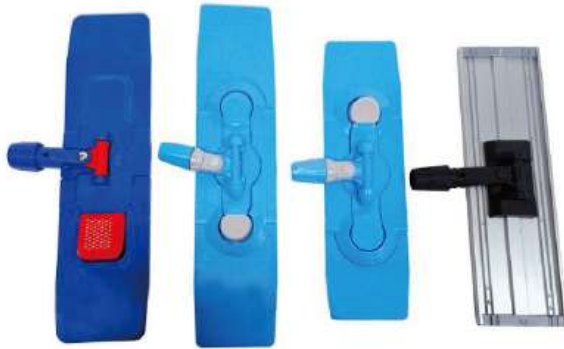

Accessories	Size(cm)	Material	Length	Diameter
	16*45	Aluminum	120cm	2.5cm

Velcro

DUST MOP ACCESSORIES

Accessories	Size(cm)	Material	Colour	Type
	13*49.5	Aluminum	silvery	Velcro
	11*51	Plastics	sky blue	Plug-in
	11*41.5	Plastics	sky blue	Plug-in
	12*41	Plastics	navy blue	Plug-in