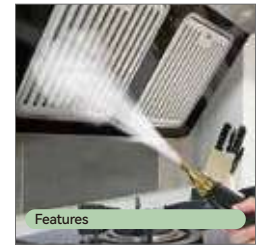

Hot new product

**LP-SL-001
High Temperature Cleaner**

high temperature water vapor, and with three different brush heads for efficient cleaning.

Features

- Handle : 1.5m
- Size:18x18x12.5cm
- Packing: 6pcs/carton
- Carton Size: 47.5x47.5x43cm
- 1x20'GP:1732pcs
- 1x40'GP:3587pcs
- 1x40'HP:4206pcs

HOT

Customizable colors