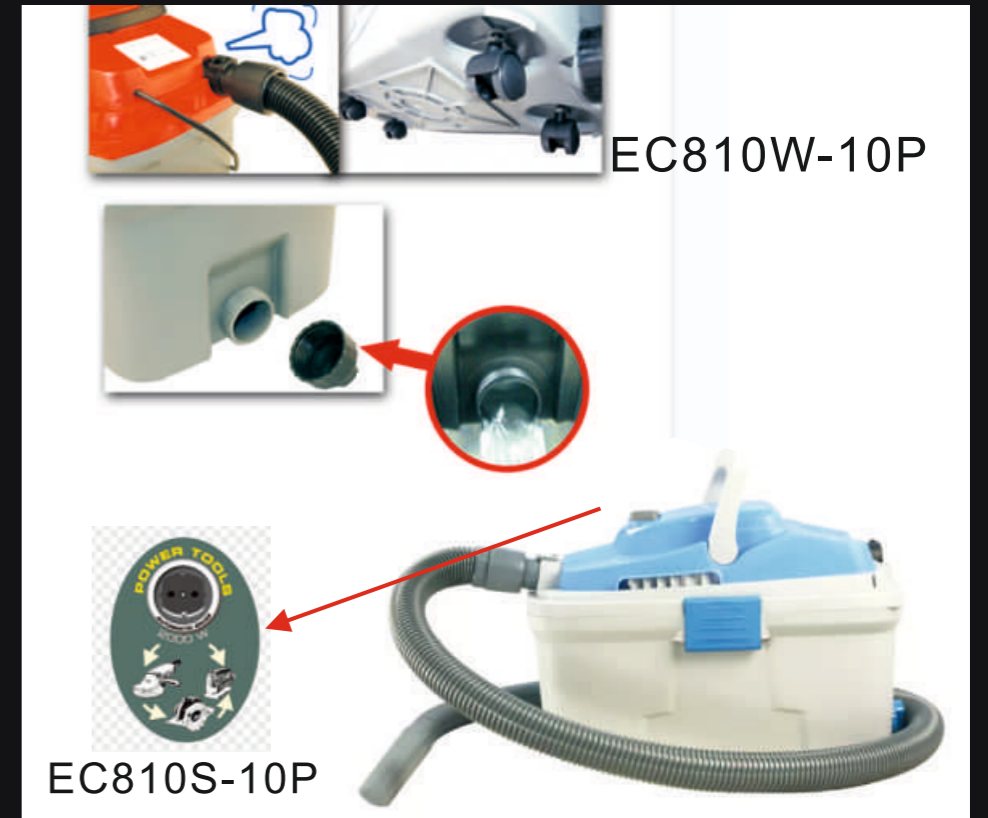

EC810S-10P

ITEM NO	EC810
TANK SIZE	10L
POWER	800W,900W,1000W
RATING	100V-240V, 50HZ/60HZ
TANK MATERIAL	PP
PACKAGE SIZE(LxWxH)	510x290x330mm
CONTAINER LOADING (20'/40'/40HQ)	615/1287/1411

BATTERY VACUUM CLEANER