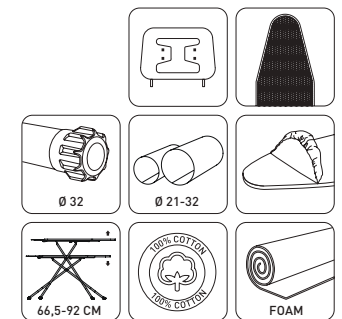

KIMPORT

BASIC

18343

- Automatic height adjustment from 66,5 to 92 cm
- Completely electrostatic stainless paint
  - 33x110 cm mesh top ironing surface
    - Colored, bright, cotton cover
  - Using high quality foam under fabric
    - Special iron rest with incombustible silicon fittings
- Plastic foot caps that prevent slipping
  - Warranty 2 years

BASIC										
18343	130X92X33	33X110	33X155	3,95	0,02925	21-32	4	20X156X37,5	0,117	17