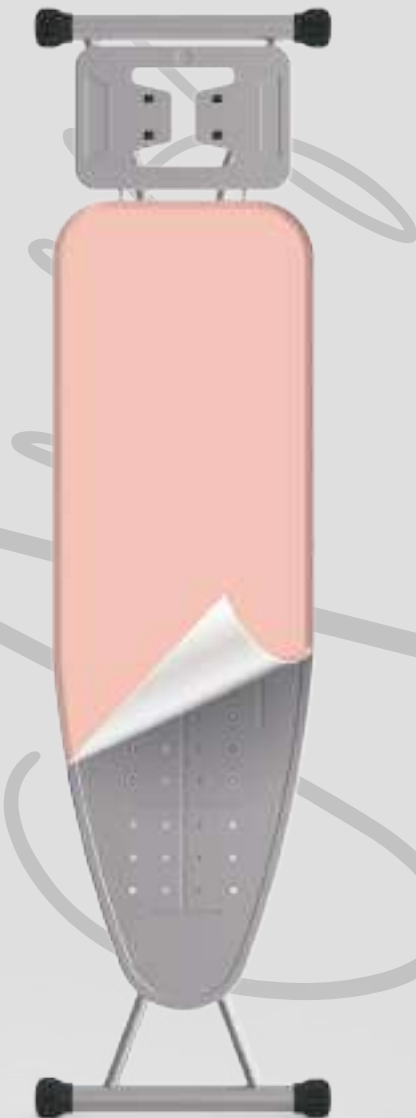

KIMPORT

ARES

18367

- Automatic height adjustment from 66 to 93 cm
  - Completely electrostatic stainless paint
  - 36x112 cm monoblock top ironing surface
  - Colored, bright, cotton and polyester cover
    - Using high quality foam under fabric
      - Special iron rest with incombustible silicon fittings
  - Plastic foot caps that prevent slipping
    - Warranty 2 years

ARES	A CM B C	CM	CM	CM	KG	M³	Ø	PCS	CM	M³	KG
18367	133x93x40,5	36x112	40,5x156	4,95	0,04177125	21-38	4	23,5x158x45	0,167085	18,7