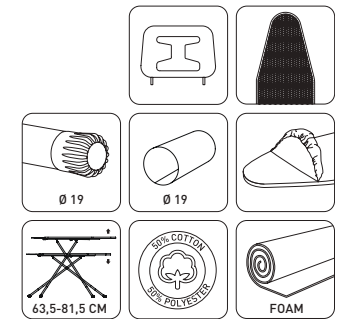

KIMPORT

MINI ONE

18359

- Automatic height adjustment from 63,5 to 81,5 cm
  - Completely electrostatic stainless paint
    - 30x90 cm mesh top ironing surface
- Colored, bright, cotton and polyester cover
  - Using high quality foam under fabric
  - Plastic foot caps that prevent slipping
    - Warranty 2 years

MINI ONE										
18359	110x81,5x30	30x90	30x120	2,6	0,01575	19	8	31,5x125x32	0,126	17,5