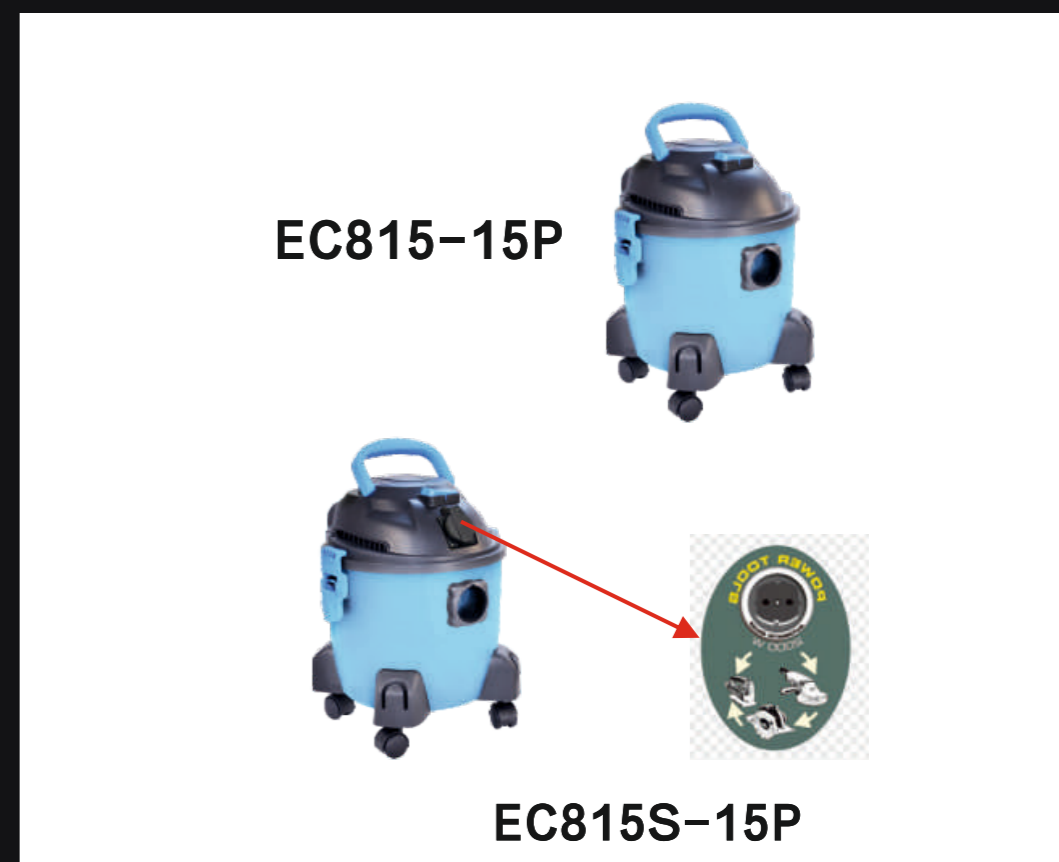

HOME/ DIY WET AND DRY VACUUM

KIMPORT

HOME/ DIY WET AND DRY VACUUM

ITEM NO	EC813	EC813S
TANK SIZE	30L	
TANK MATERIAL	Stainless steel	
RATING	100V-240V, 50HZ/60HZ	
POWER	800W,1000W,1200W, 1250W,1400W	SOCKET:1050W/2000W
PACKAGE SIZE(LxWxH)	325X325X620mm	
CONTAINER LOADING (20'/40'/40HQ)	435/925/1060	

ITEM NO	EC815	EC815S
TANK SIZE	15L	
TANK MATERIAL	PP	
RATING	100V-240V, 50HZ/60HZ	
POWER	800W,1000W,1200W, 1250W,1400W	SOCKET:1050W/2000W
PACKAGE SIZE(LxWxH)	325X325X375mm	
CONTAINER LOADING (20'/40'/40HQ)	730/1583/1824