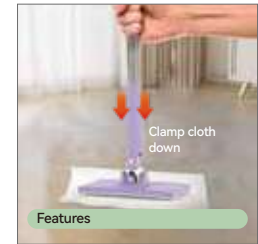

Customizable colors

LD-0811

KIMPORT

Features

Features

Features

- Handle : Φ 16mm steel
- Size:16x8x70.5cm
- Packing: 24pcsCarton
- Carton Size: 34X52X41cm
- 1x20'GP:9270pcs
- 1x40'GP:19203pcs
- 1x40'HP:22514pcs