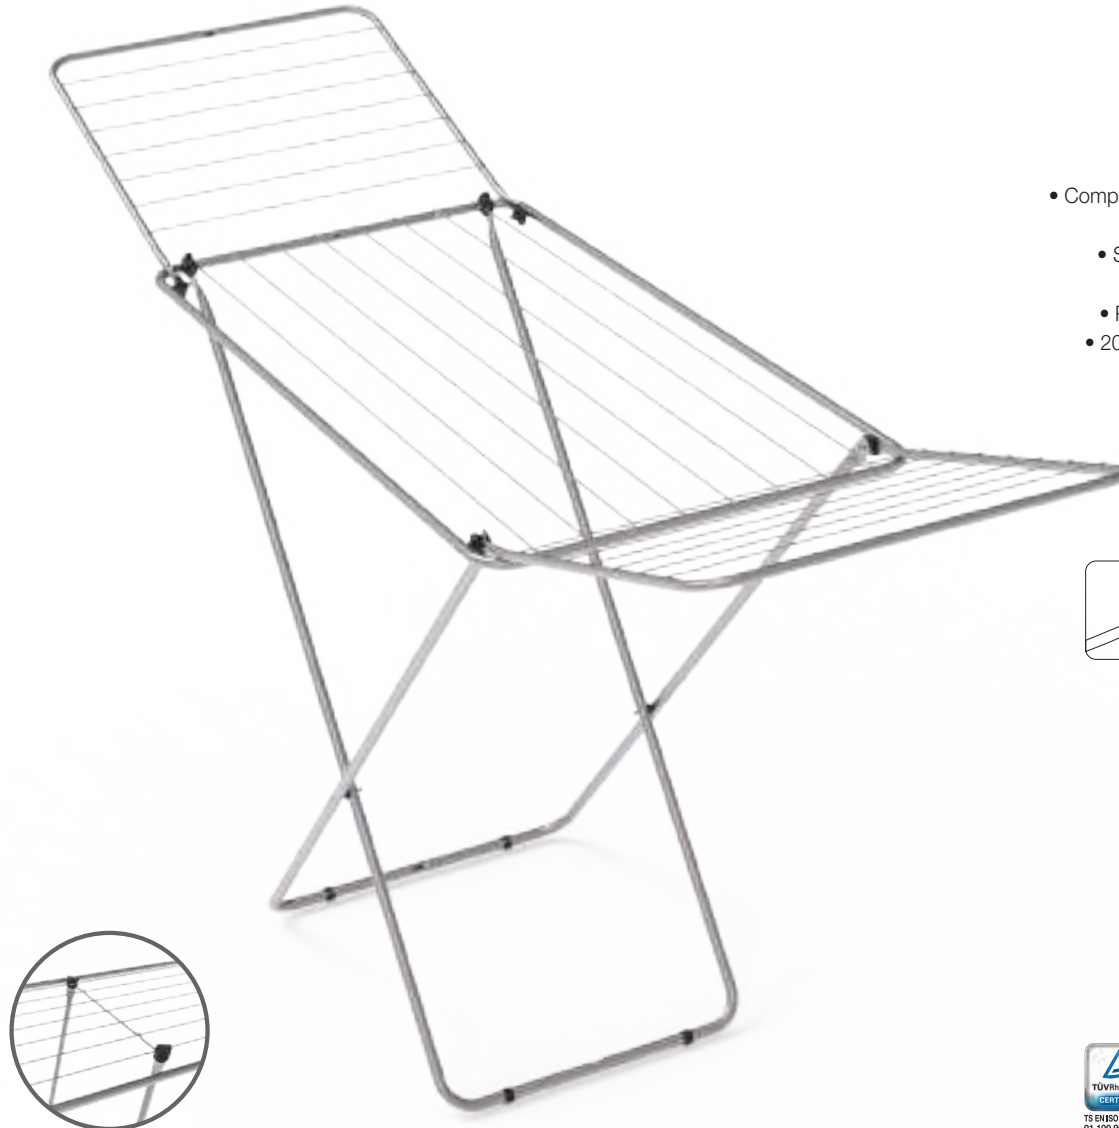

KIMPORT

FANTASY

18124

- Completely electrostatic stainless paint
  - Foldable and easy to carry
- Sliding mechanism that facilitates opening and closing
- Plastic caps that prevent slipping
- 20 m clothes line hanging capacity
  - 20 kg carrying capacity
  - Warranty 2 years