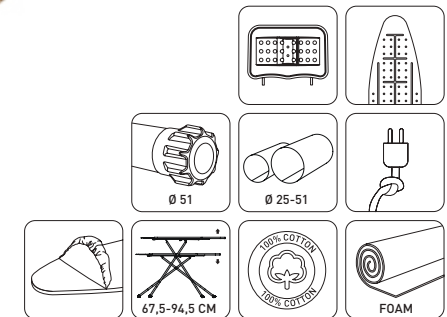

KIMPORT

JUMBO

18324

- Automatic height adjustment from 67,5 to 94,5 cm
  - Completely electrostatic stainless paint
- 43x125 cm monoblock top ironing surface
  - Colored, bright, cotton cover
  - Using high quality foam under fabric
  - Special iron rest with non-flammable silicon iron support bar
    - Suitable for boiler steam ironing
- Electric cable and plug certified by CE
  - Plastic foot caps that prevent slipping
  - Warranty 2 years

JUMBO										
18324	154x94,5x43	43x125	43x161	6,76	0,06314	25-51	2	17,5x174x44	0,12628	16,8