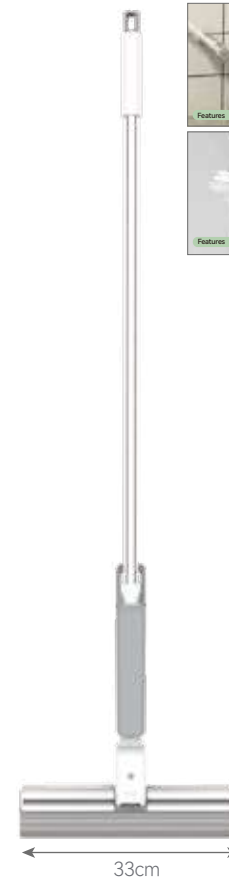

P2-1 PVA Mop

- Handle : Φ22mm steel
- Size: 33x6.5x136cm
- Packing: 16pcs
- Carton Size: 70x31x42cm
- 1x20'GP: 4912pcs
- 1x40'GP: 9472pcs
- 1x40'HP: 11936pcs