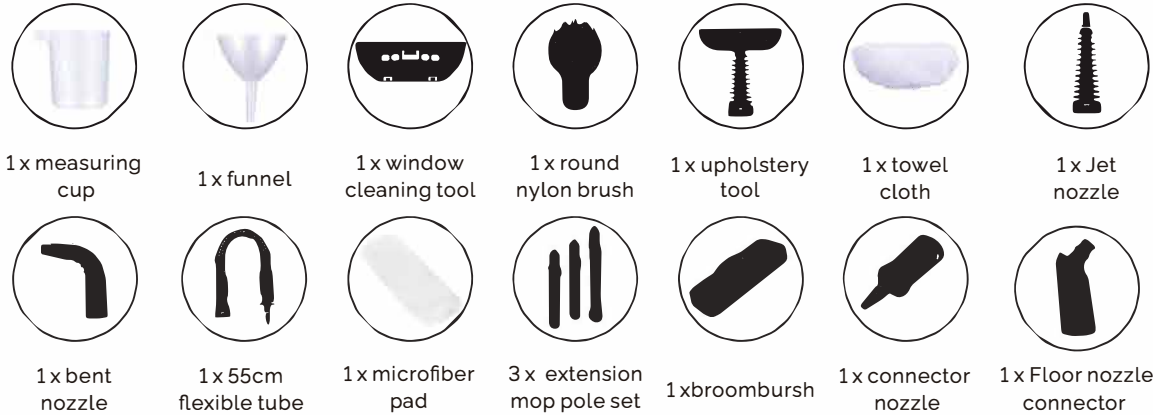

**PRODUCT
STEAM CLEANER**

WHL-608B	
Power :	900-1050W
Water tank :	380ML
Working time:	9-10min
Steam rate:	25g-28g/min
Max pressure:	3.5bar
Power cord:	3 meters

WHL-608	
Power :	900-1050W
Water tank :	380ML
Working time :	9-10min
Steam rate :	25g-28g/min
Max pressure:	3.5bar
Power cord:	2 meters