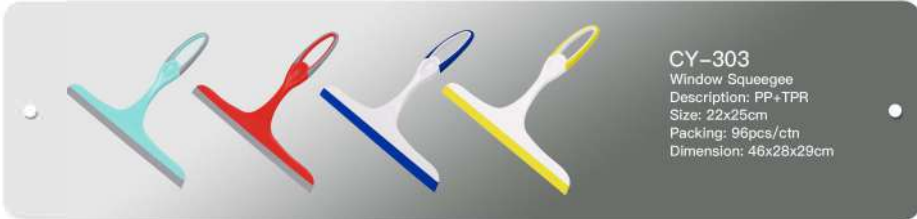

CY-303
Window Squeegee
Description: PP+TPR
Size: 22x25cm
Packing: 96pcs/ctn
Dimension: 46x28x29cm