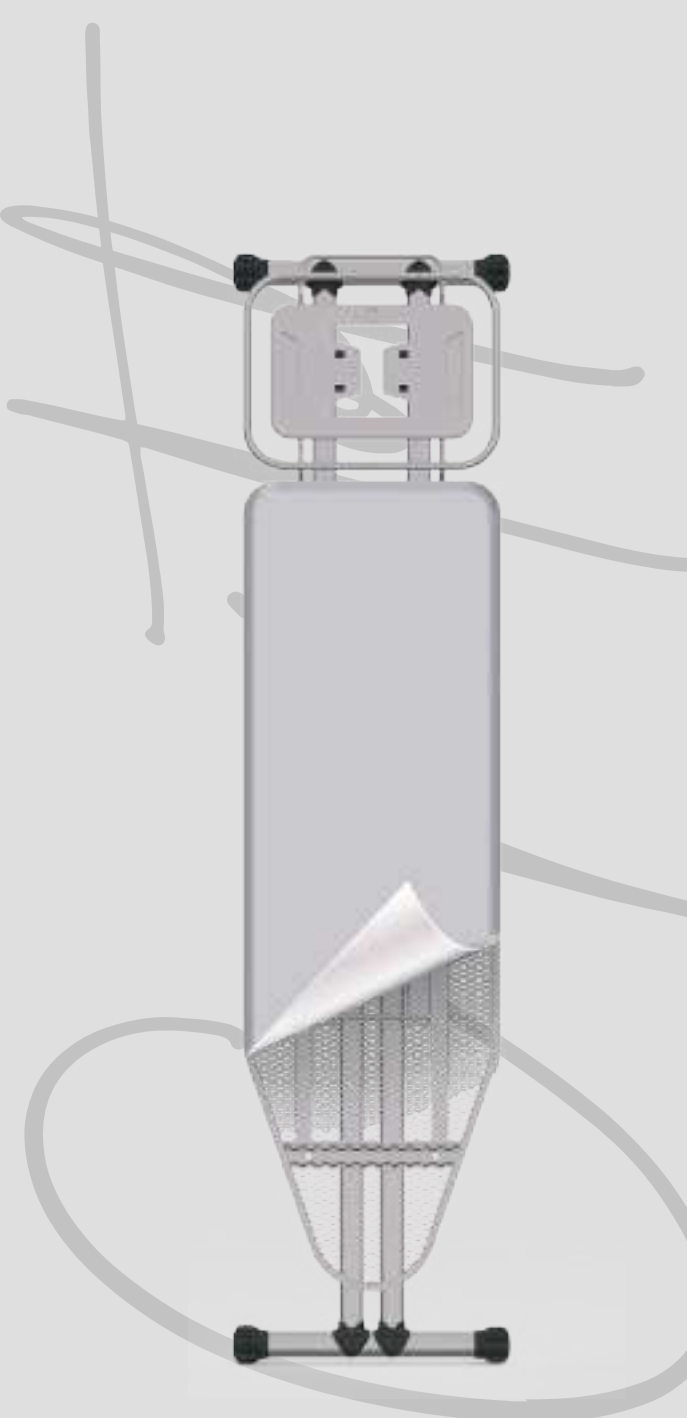

KIMPORT

CAPITOL

18304

- Automatic height adjustment from 70 to 96 cm
  - Completely electrostatic stainless paint
  - 38x120 cm mesh top ironing surface
- Colored, bright, cotton and polyester cover
  - Using high quality foam under fabric
    - Special iron rest with incombustible silicon fittings
  - Suitable for boiler steam ironing
- Electric cable and plug certified by CE
  - Special cable holder design to facilitate ironing
  - Special iron rest design for hanging ironed clothes
- Plastic foot caps that prevent slipping
  - Warranty 2 years

CAPITOL											
18304	154x96x40,5	38x120	40,5x166,5	6,05	0,048951	20x35-38	2	14x166,5x42	0,097902	13,75