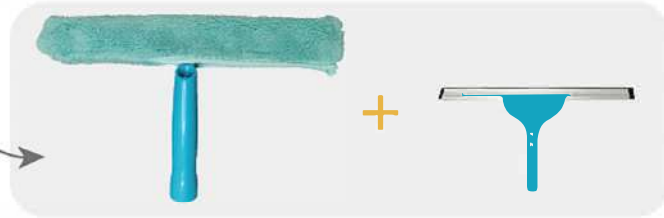

Λ **D230006**
Microfiber Glove
Duster

Λ **D230004**
Chenille Glove Duster
· Size:26x15cm

MC230001 Λ
Chenille Mop Cover

MC230002 Λ
Coral Fleece
Mop Cover

Λ **S230006**
Detachable Squeegee
Length : 30cm

Λ **S230004**
Squeegee
Length : 45cm