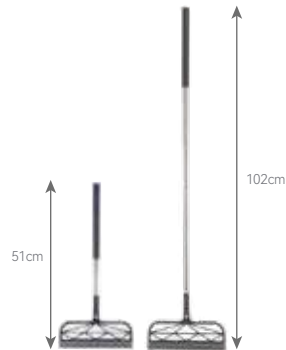

H1 Broom&Dustpan Set

- Total: 98.5cm
- Handle : Φ 19mm Steel
- Dimension:27x21cm
- Packing: 12pcs
- Carton Size: 68.5x43x57cm
- 1x20'GP:1920pcs
- 1x40'GP:3600pcs
- 1x40'HP:4800pcs

C6 Broom Squeegee

- Handle: Φ 12-16mm Stainless Steel
- Size:23x8.5x102cm
- Packing: 18pcs
- Carton Size: 38.5x29x38.5cm
- 1x20'GP:11500pcs
- 1x40'GP:22200pcs
- 1x40'HP:27900pcs