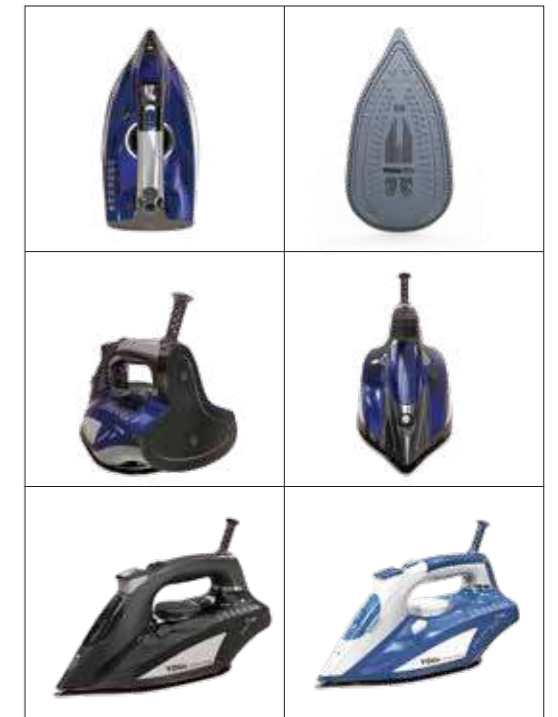

Full Size, Full Function, Fashion Design,
Competitive Price, Global Patented

KIMPORT

NEW
Product

- Steam ironing/Dry ironing/Steam Jet
- Water spray
- Continuous strong steam
- Vertical steam
- Self-cleaning
- Adjustable steam control
- Anti-drip, Anti-cal
- Water tank: 350ml
- With Transparent water tank
- Optional Soleplate: non- stick(stainless steel, ceramic)
- Optional: Auto shut off
- Power supply: 120V 60Hz 1700W
220-240V 50Hz 2400W 2600W 2800W
- Product size(mm): 300*126*160
- **Exclusive in UK, Turkey, Russia, New zealand, Bosnia, Croatia**