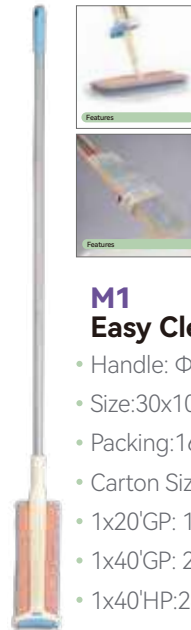

CLEANING PRODUCTS

Type of mop

Squeeze mop

Widen and enlarged panel, Achieve efficient cleaning.

Customizable colors

KIMPORT

M1 Easy Clean Mop

- Handle: Φ22mm steel
- Size: 30x10x135cm
- Packing: 16pcs
- Carton Size: 86.5x20.5x21.5cm
- 1x20'GP: 11760pcs
- 1x40'GP: 22656pcs
- 1x40'HP: 28544pcs