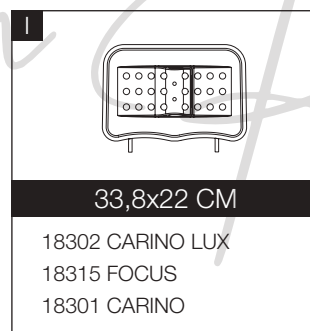

KIMPORT

Iron Rest
DETAILS