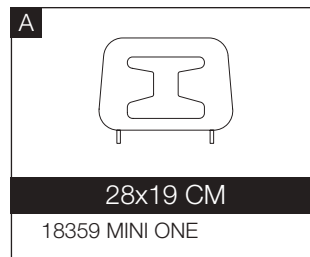

KIMPORT

Iron Rest
DETAILS