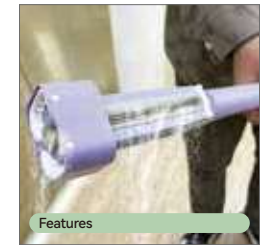

CLEANING PRODUCTS

Hot new product

J2 PVA Foldable Mop

Novel design for better water squeezing.

HOT

Customizable colors

LD-0811

KIMPORT